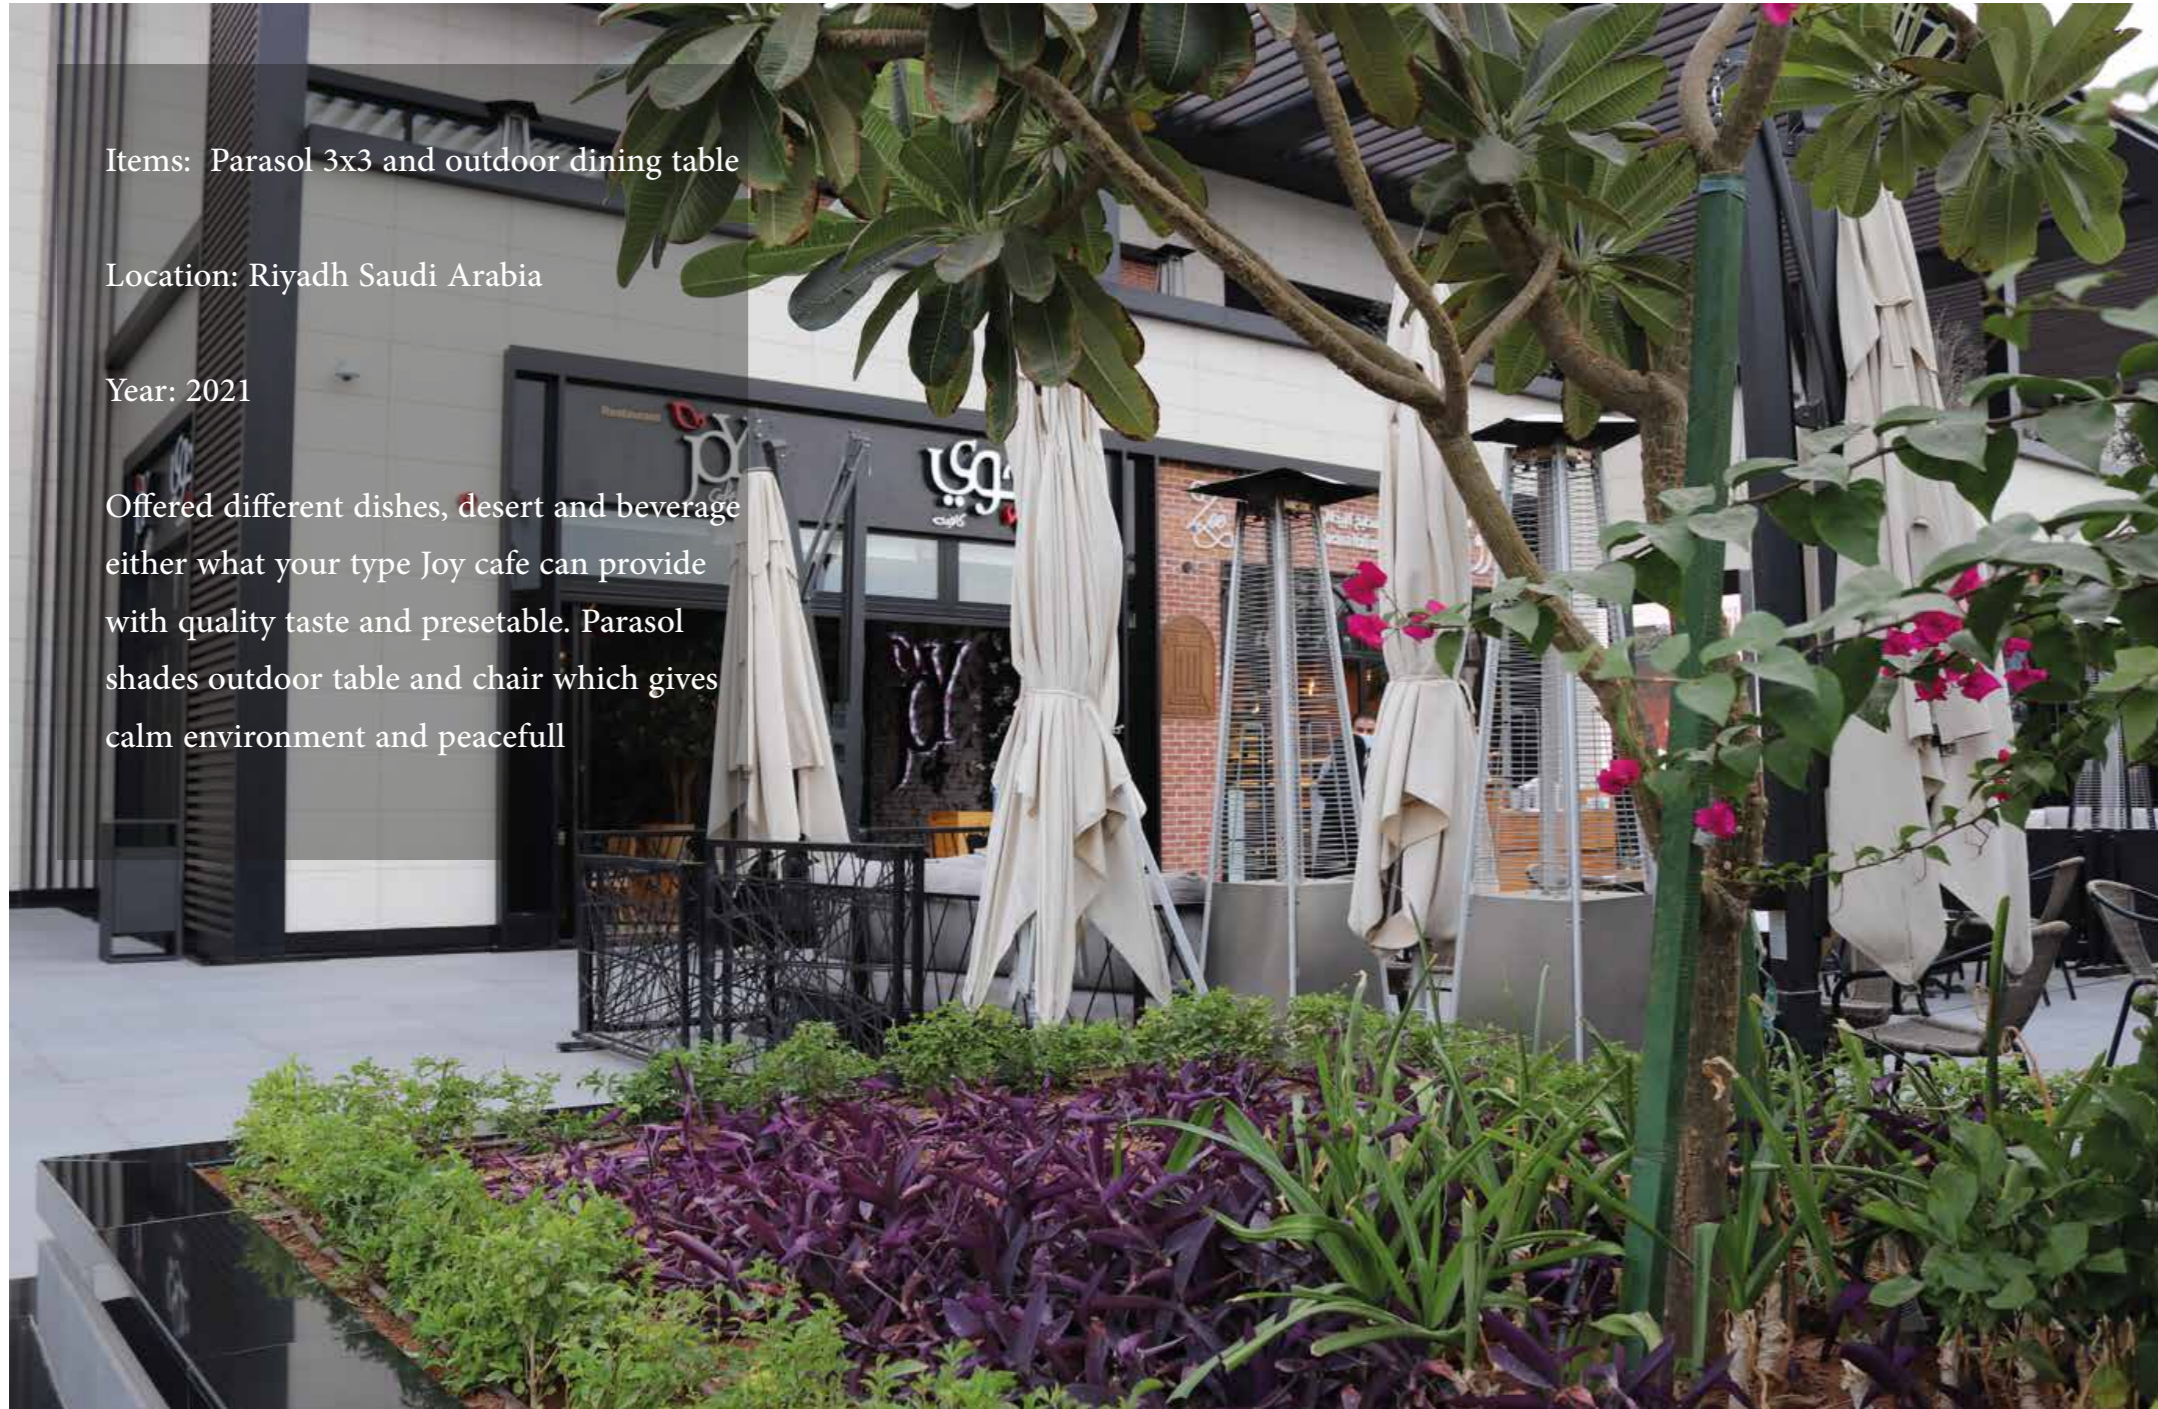

09 Social Cafe

Items: Modular table, sofas, indoor outdoor chair and table

Location: Riyadh Saudi Arabia

Year: 2021

Provides brewed premium Arabica grade coffee beans slowly roasted gives better feeling and comfortable along with custom design of furniture and uniqueness.

09 Joy Cafe

Items: Parasol 3x3 and outdoor dining table

Location: Riyadh Saudi Arabia

Year: 2021

Offered different dishes, desert and beverage either what your type Joy cafe can provide with quality taste and prestable. Parasol shades outdoor table and chair which gives calm environment and peacefull