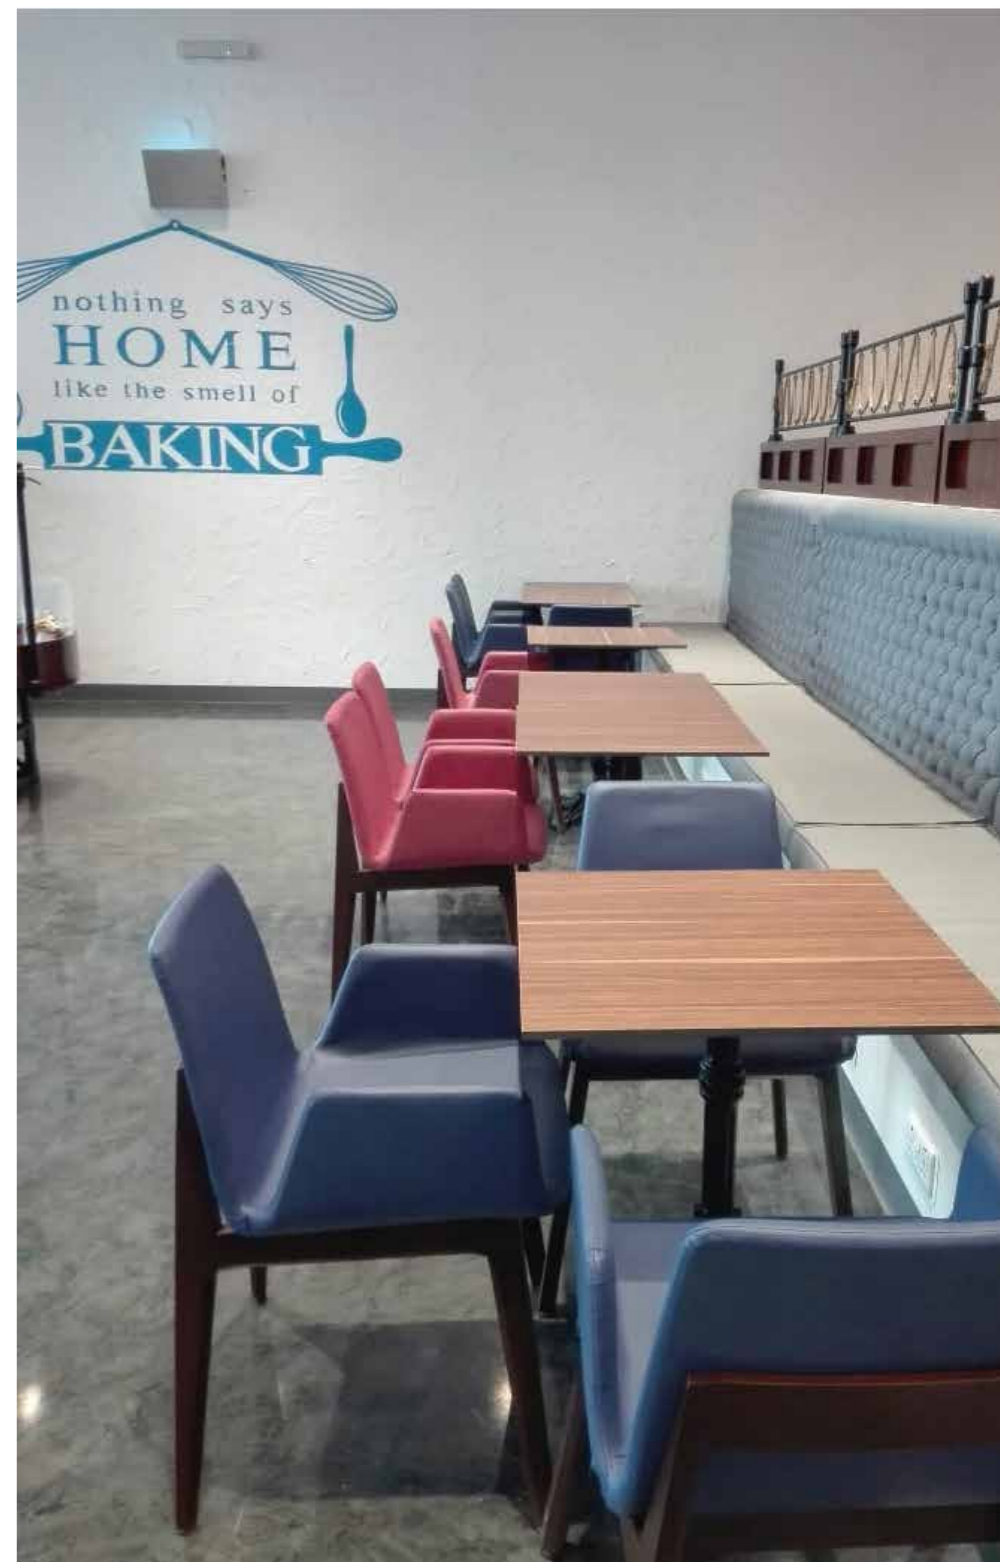

08 Pro Baguette Restaurant

Items: Indoor chairs and tables

Location: Riyadh Saudi Arabia

Year: 2020

Best life style ambiance experience. Coffee Shop with european ambiance. Lovely pastries and assorted beverage. Indoor chair and table suites on its design provide better and european style.

09 Social Cafe

Items: Modular table, sofas, indoor outdoor chair and table

Location: Riyadh Saudi Arabia

Year: 2021

Provides brewed premium Arabica grade coffee beans slowly roasted gives better feeling and comfortable along with custom design of furniture and uniqueness.