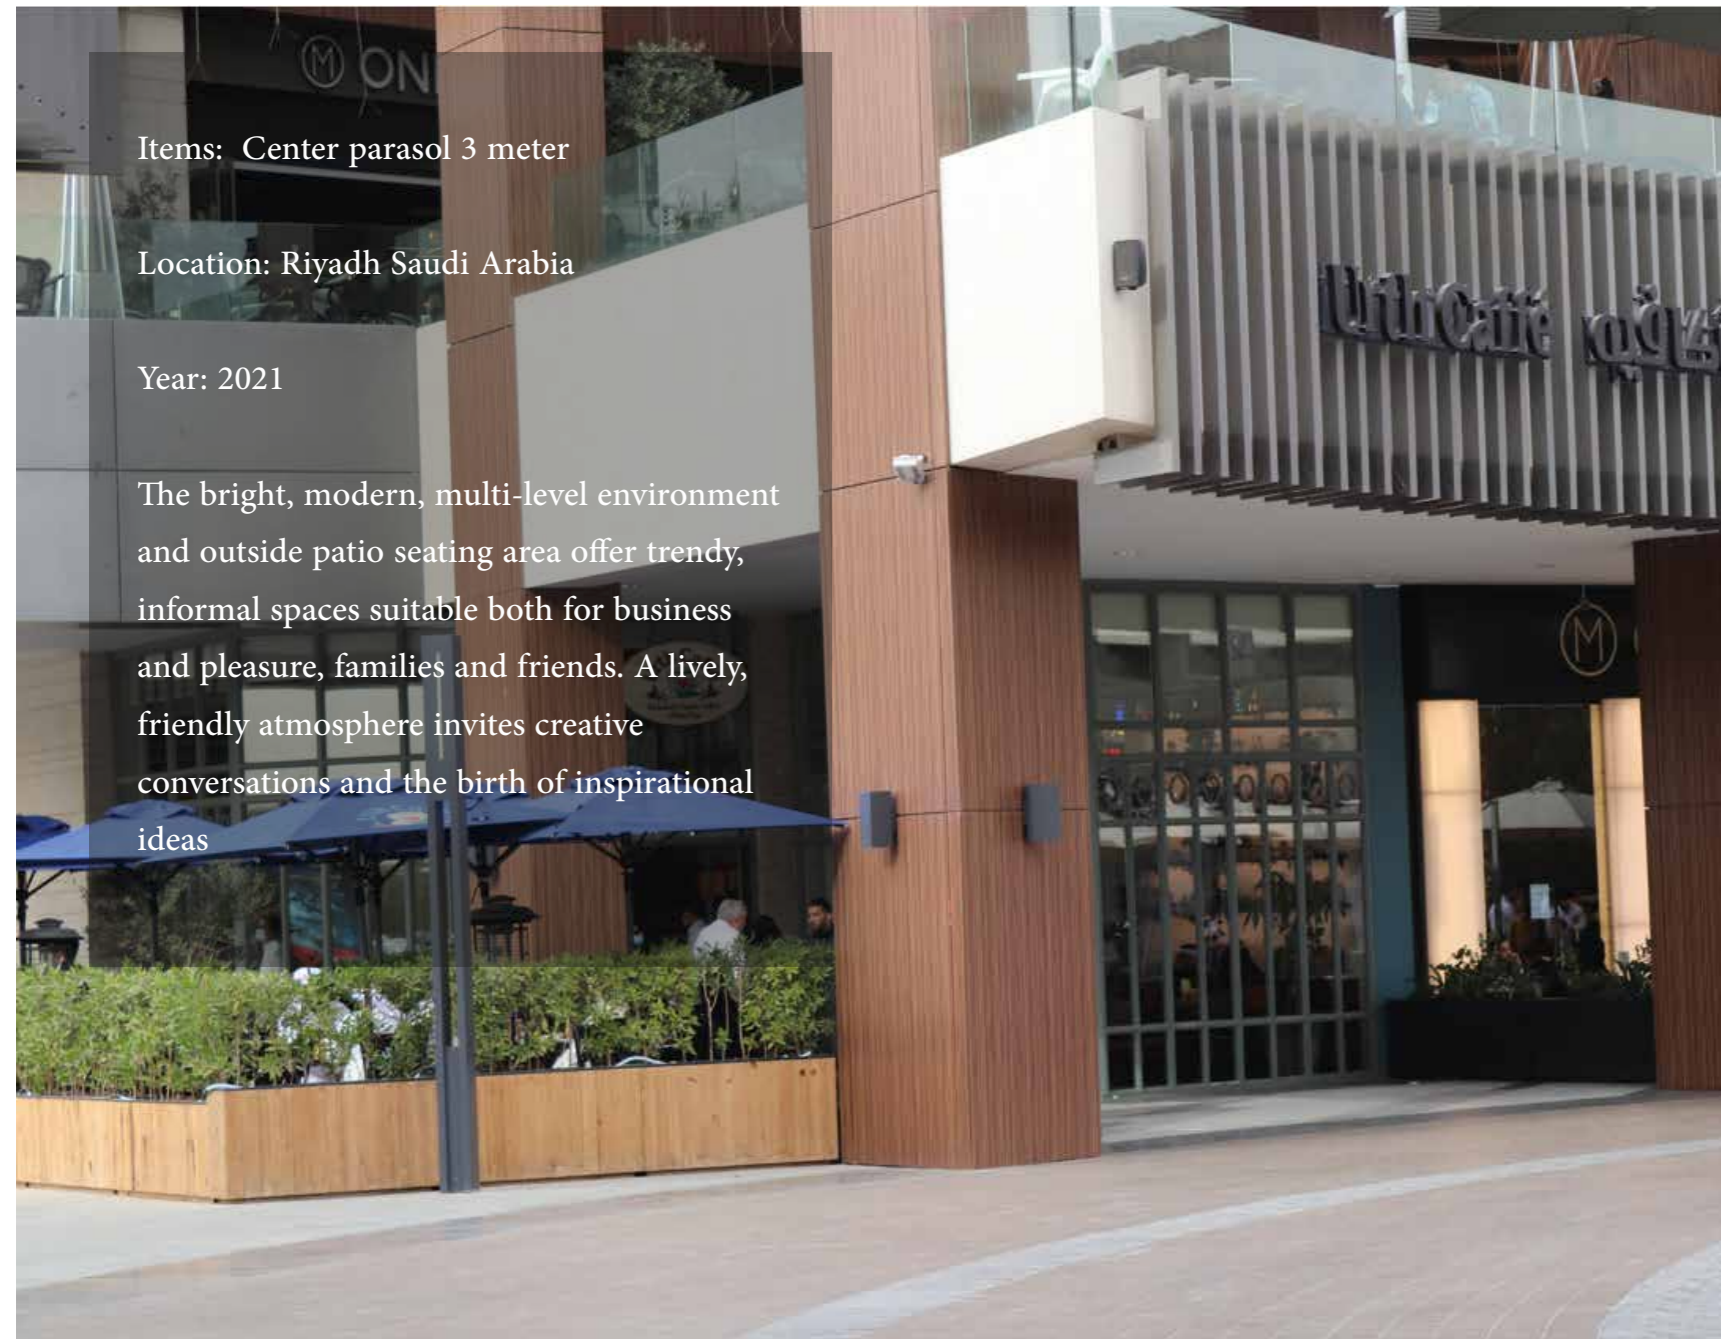

14 Urth Caffè

Items: Center parasol 3 meter

Location: Riyadh Saudi Arabia

Year: 2021

The bright, modern, multi-level environment and outside patio seating area offer trendy, informal spaces suitable both for business and pleasure, families and friends. A lively, friendly atmosphere invites creative conversations and the birth of inspirational ideas