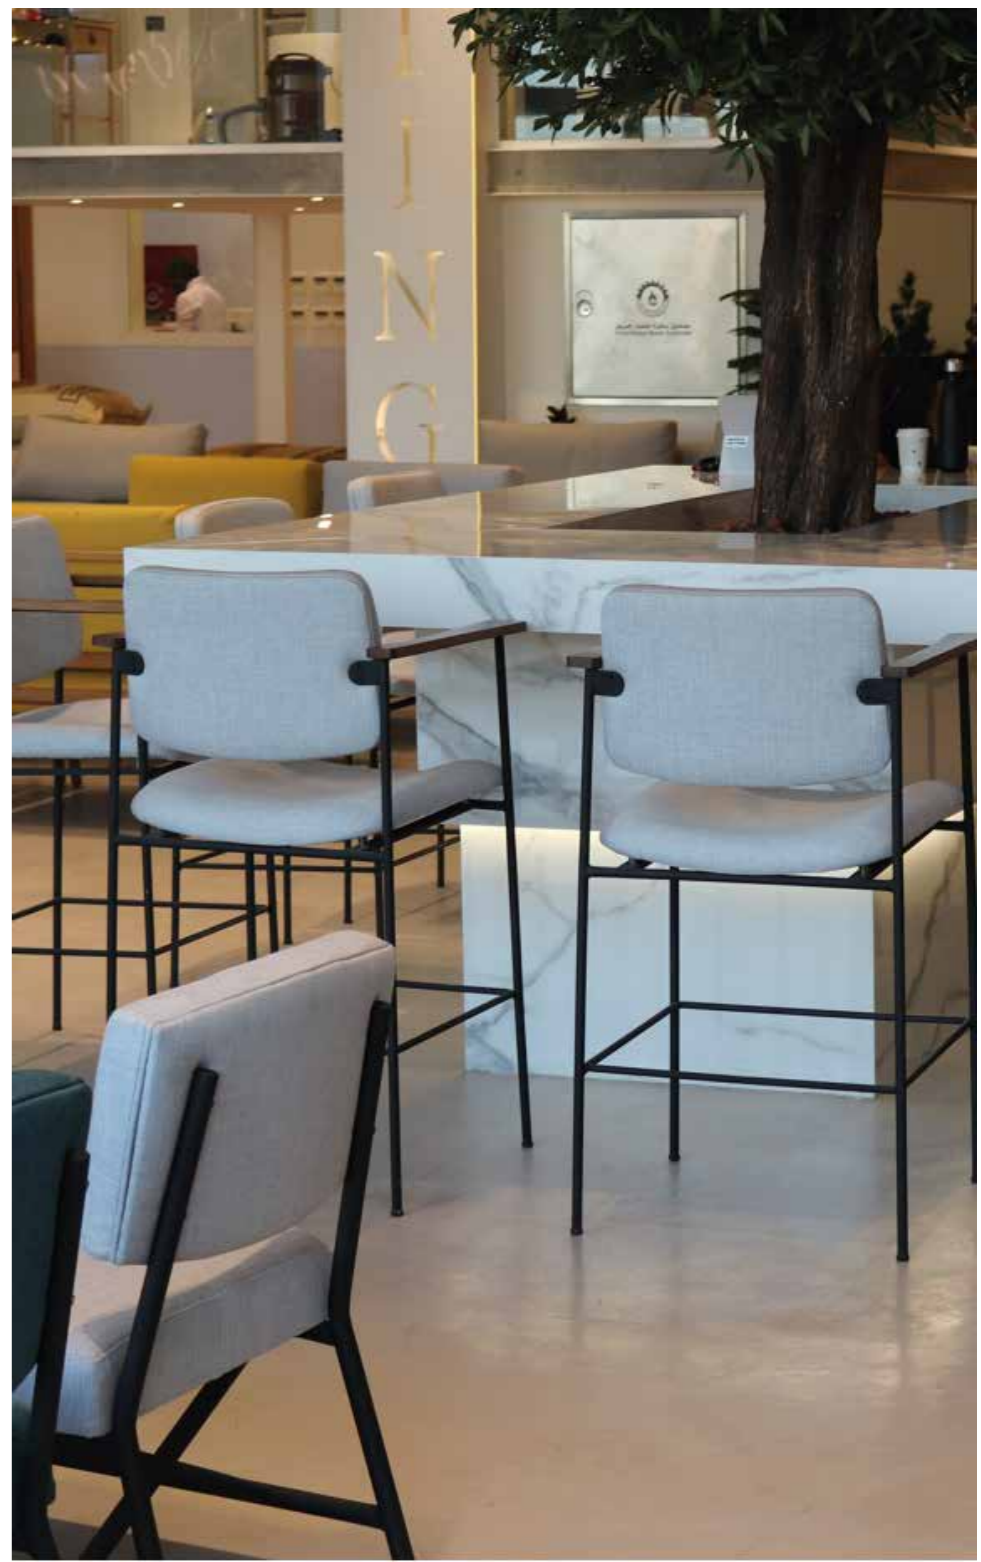

09 Social Cafe

Items: Modular table, sofas, indoor outdoor chair and table

Location: Riyadh Saudi Arabia

Year: 2021

Provides brewed premium Arabica grade coffee beans slowly roasted gives better feeling and comfortable along with custom design of furniture and uniqueness.