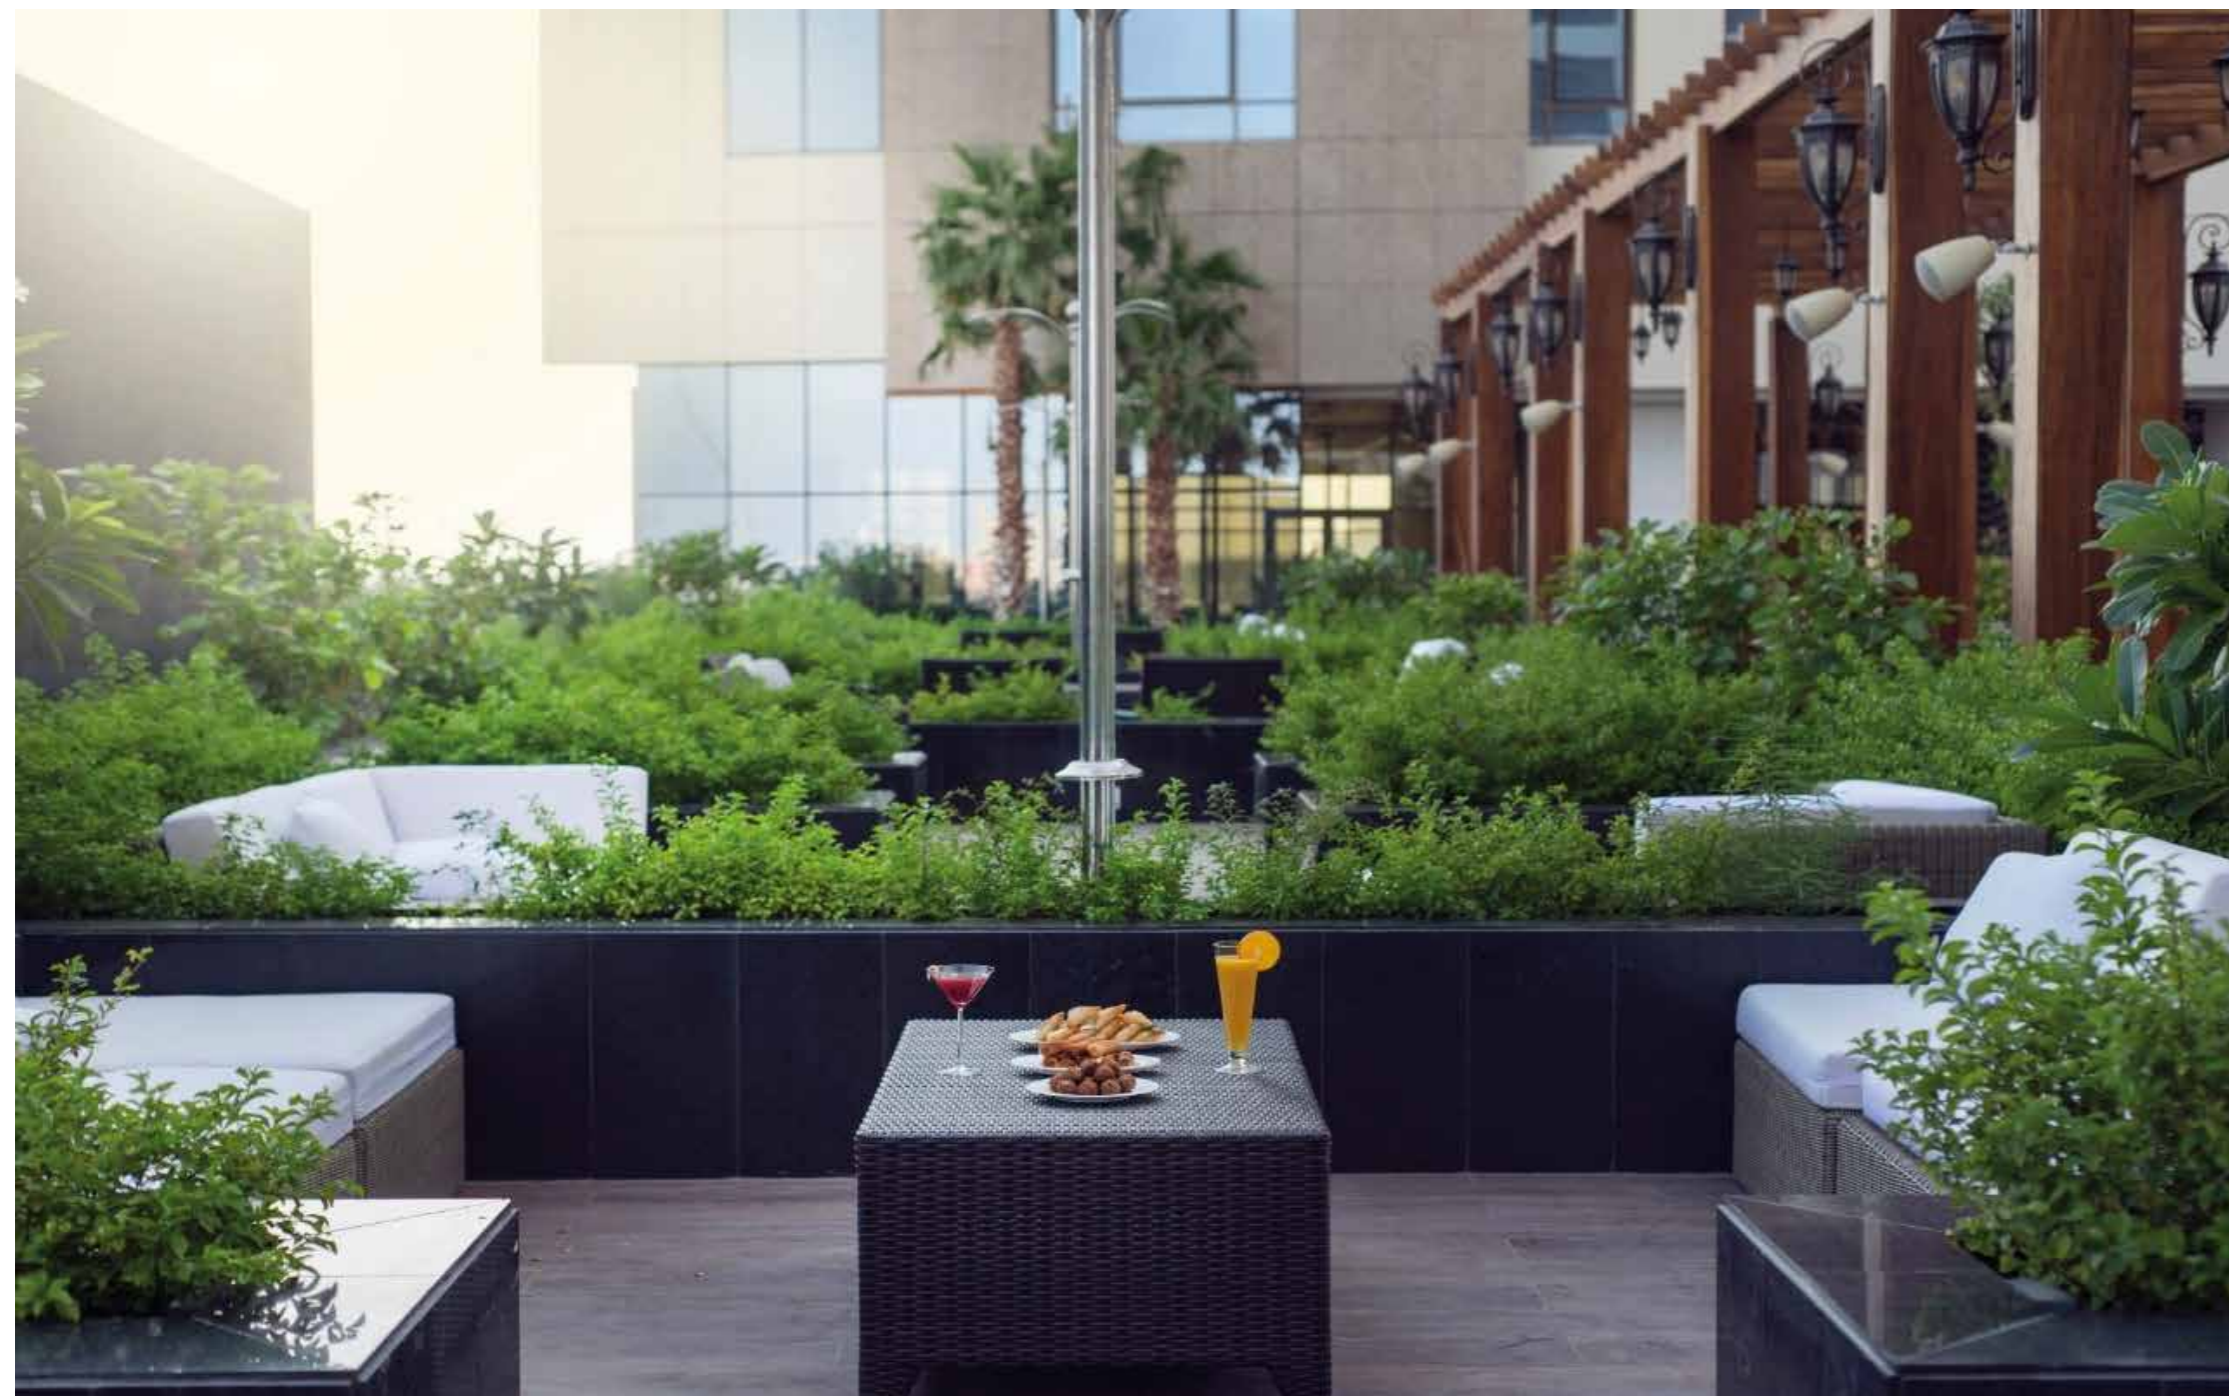

02 Al Nakhla City

Items: Waterpark slide, outdoor sofas, sunbed, street furniture etc,

Location: Riyadh Saudi Arabia

Year: 2020

offers true residential luxury living. An exclusive western compound in Riyadh with 1 to 5-bedroom residences featuring the finest facilities