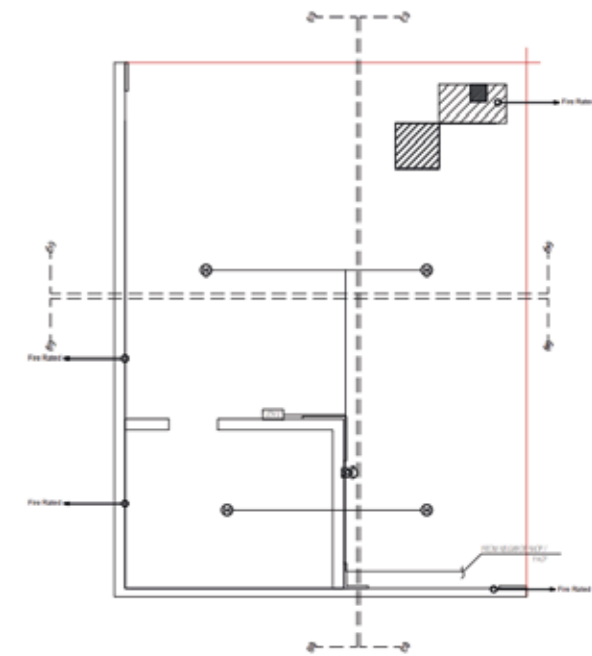

Delivered: Designing the Coffee shop booth in a 45 sqm area.

Work description;
Producing the design:

- o Layouts.
  - Function distribution layout.
  - Booth structure. (Exterior elevations & tops)
  - Fixed Ceiling
  - Flooring (or platform).
- o Schematic Exterior elevations and sections.
- o Designing or selecting Finishing materials.
- o Lighting fixtures.
- o 3D Render images (2 images).
- o Bill of Quantities & Method of Measurement bill

Location: Saudi Arabia

Year: 2020