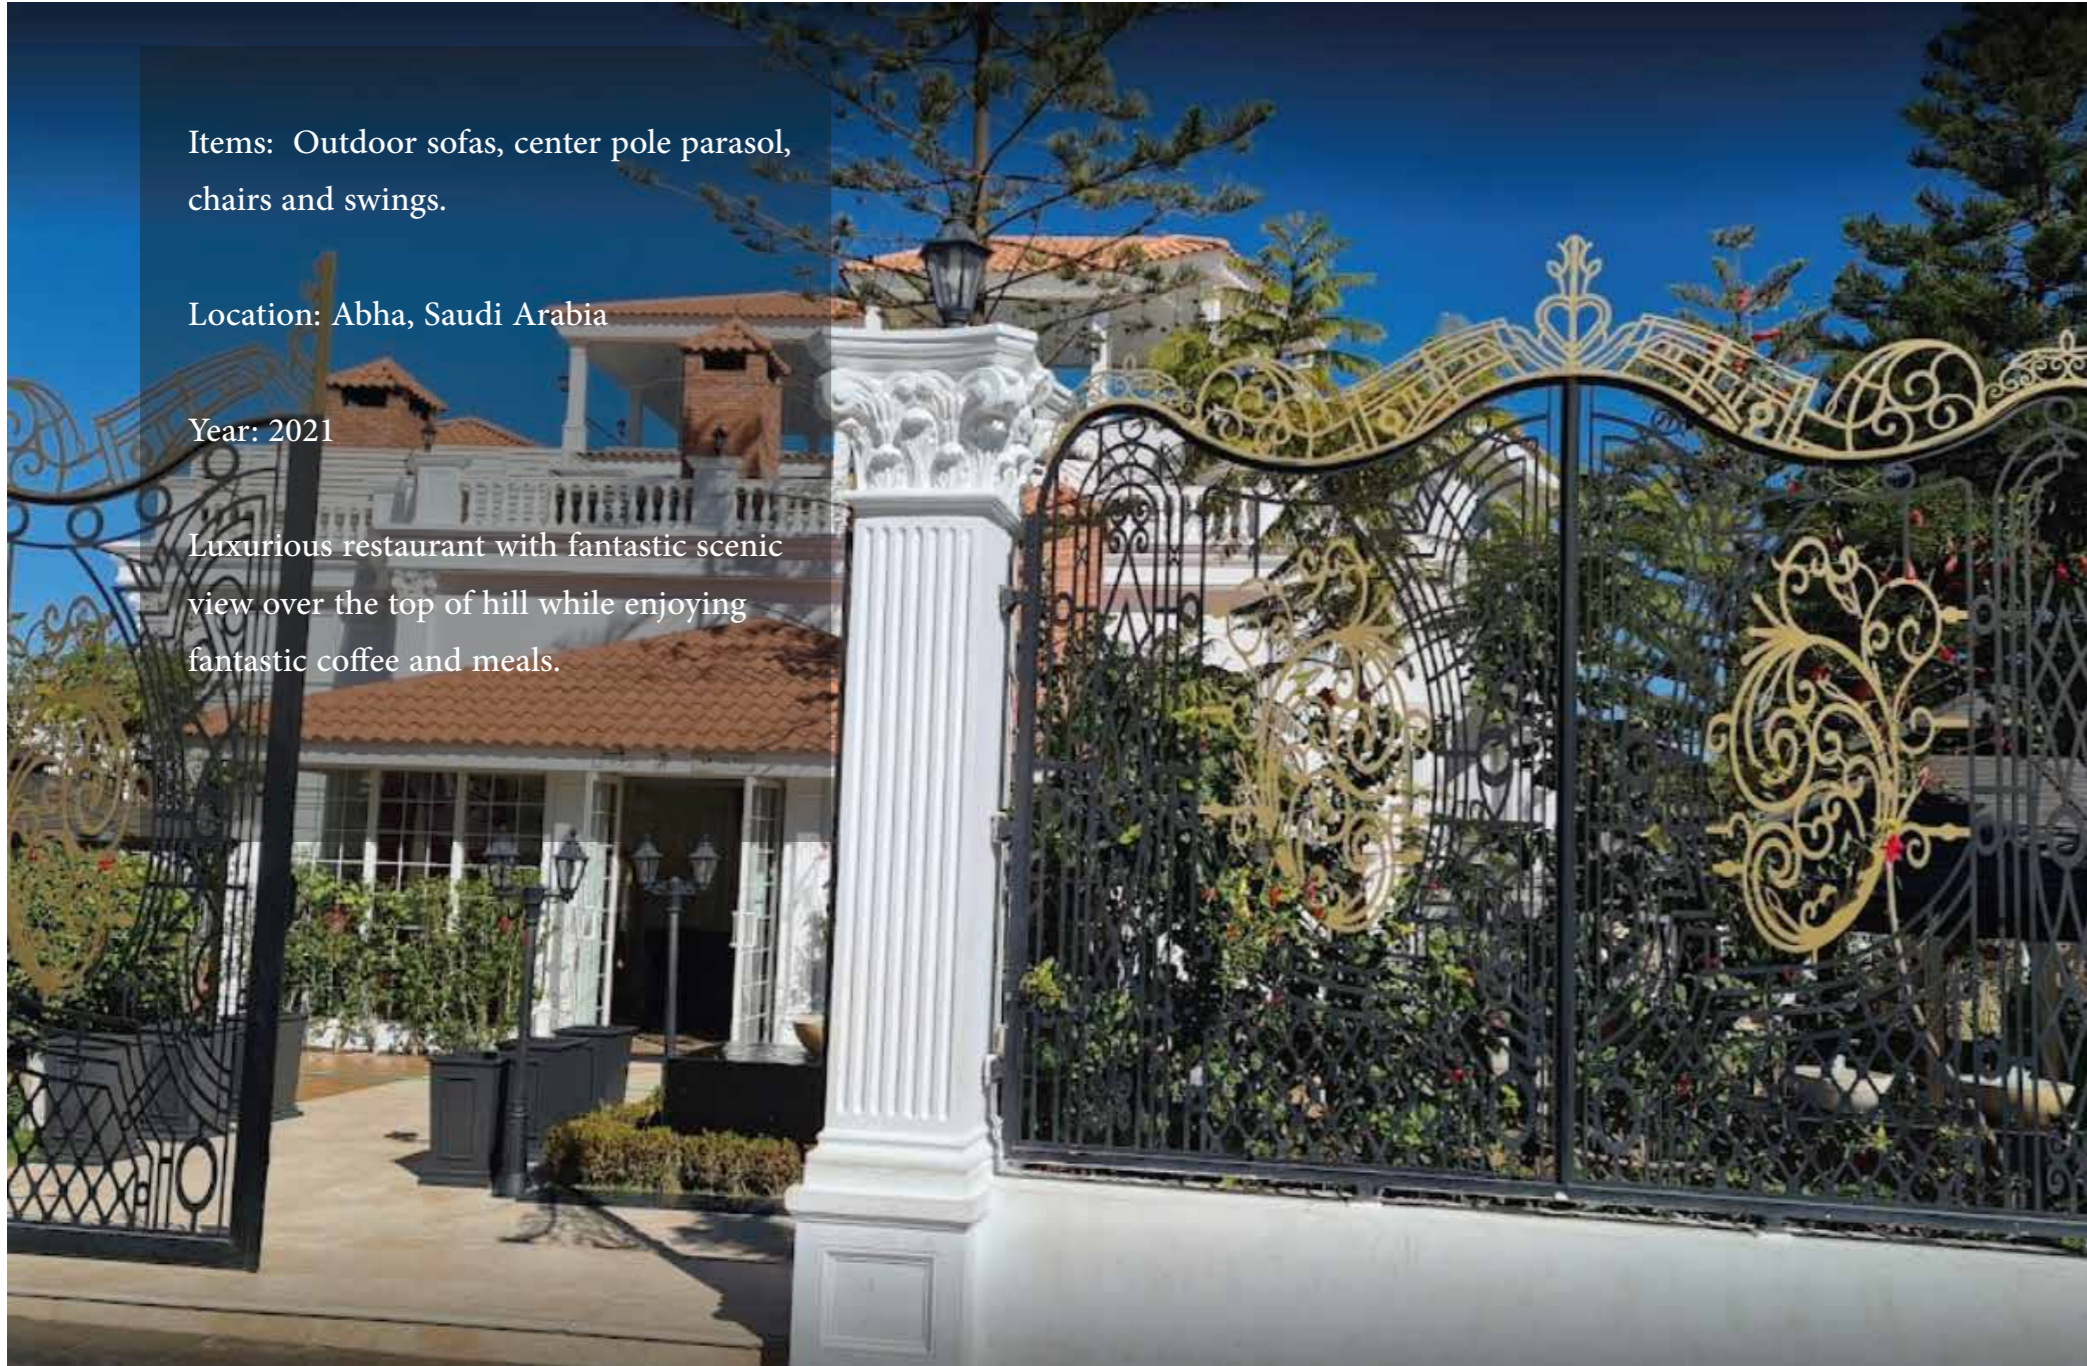

04 Elite Jorry Restaurant

Items: Outdoor sofas, center pole parasol, chairs and swings.

Location: Abha, Saudi Arabia

Year: 2021

Luxurious restaurant with fantastic scenic view over the top of hill while enjoying fantastic coffee and meals.