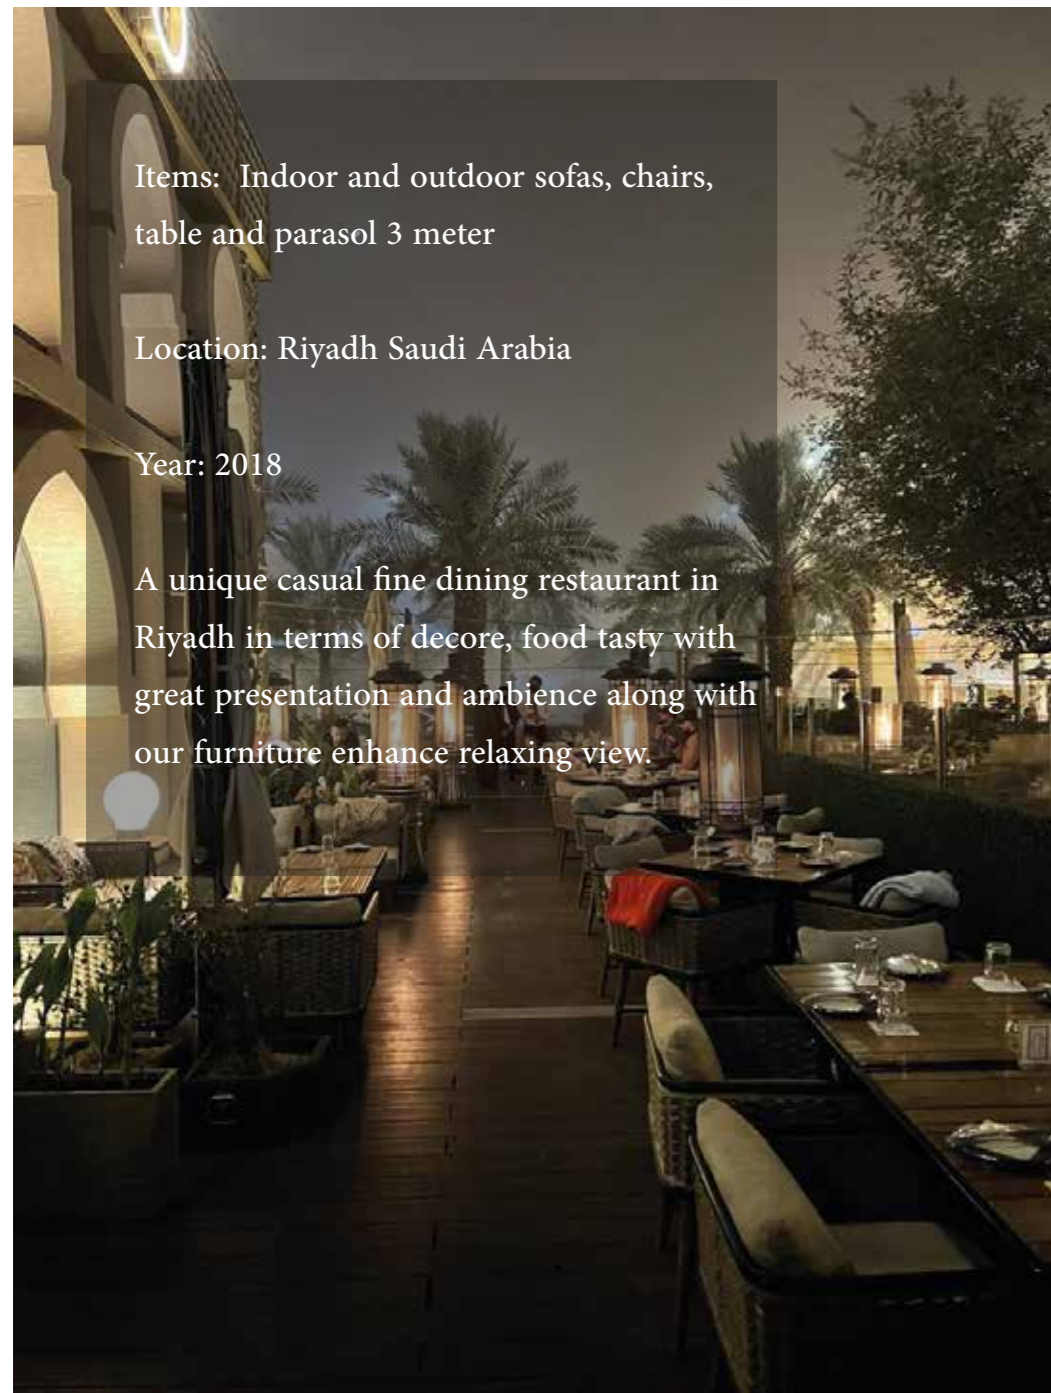

alamy - MG1E1D

06 Farzi Cafe

Items: Indoor and outdoor sofas, chairs, table and parasol 3 meter

Location: Riyadh Saudi Arabia

Year: 2018

A unique casual fine dining restaurant in Riyadh in terms of decore, food tasty with great presentation and ambience along with our furniture enhance relaxing view.