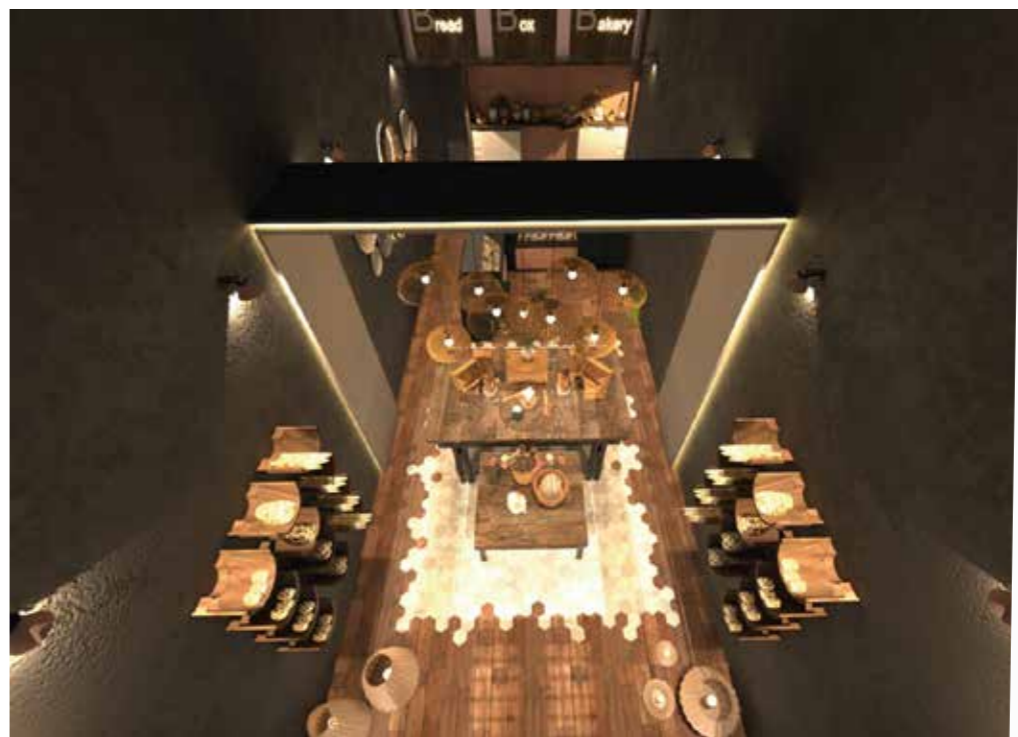

Location: Saudi Arabia

Year: 2018

32 Bread Box Bakery

Ground Floor Plan
Lighting

33 Rabbit Hole

Delivered:

Acrylic with under wood frame 3.5m*40m (thickness 20cm) movable (not fixed to floor)

Net Area (Above Stairs)/ 6.30m²