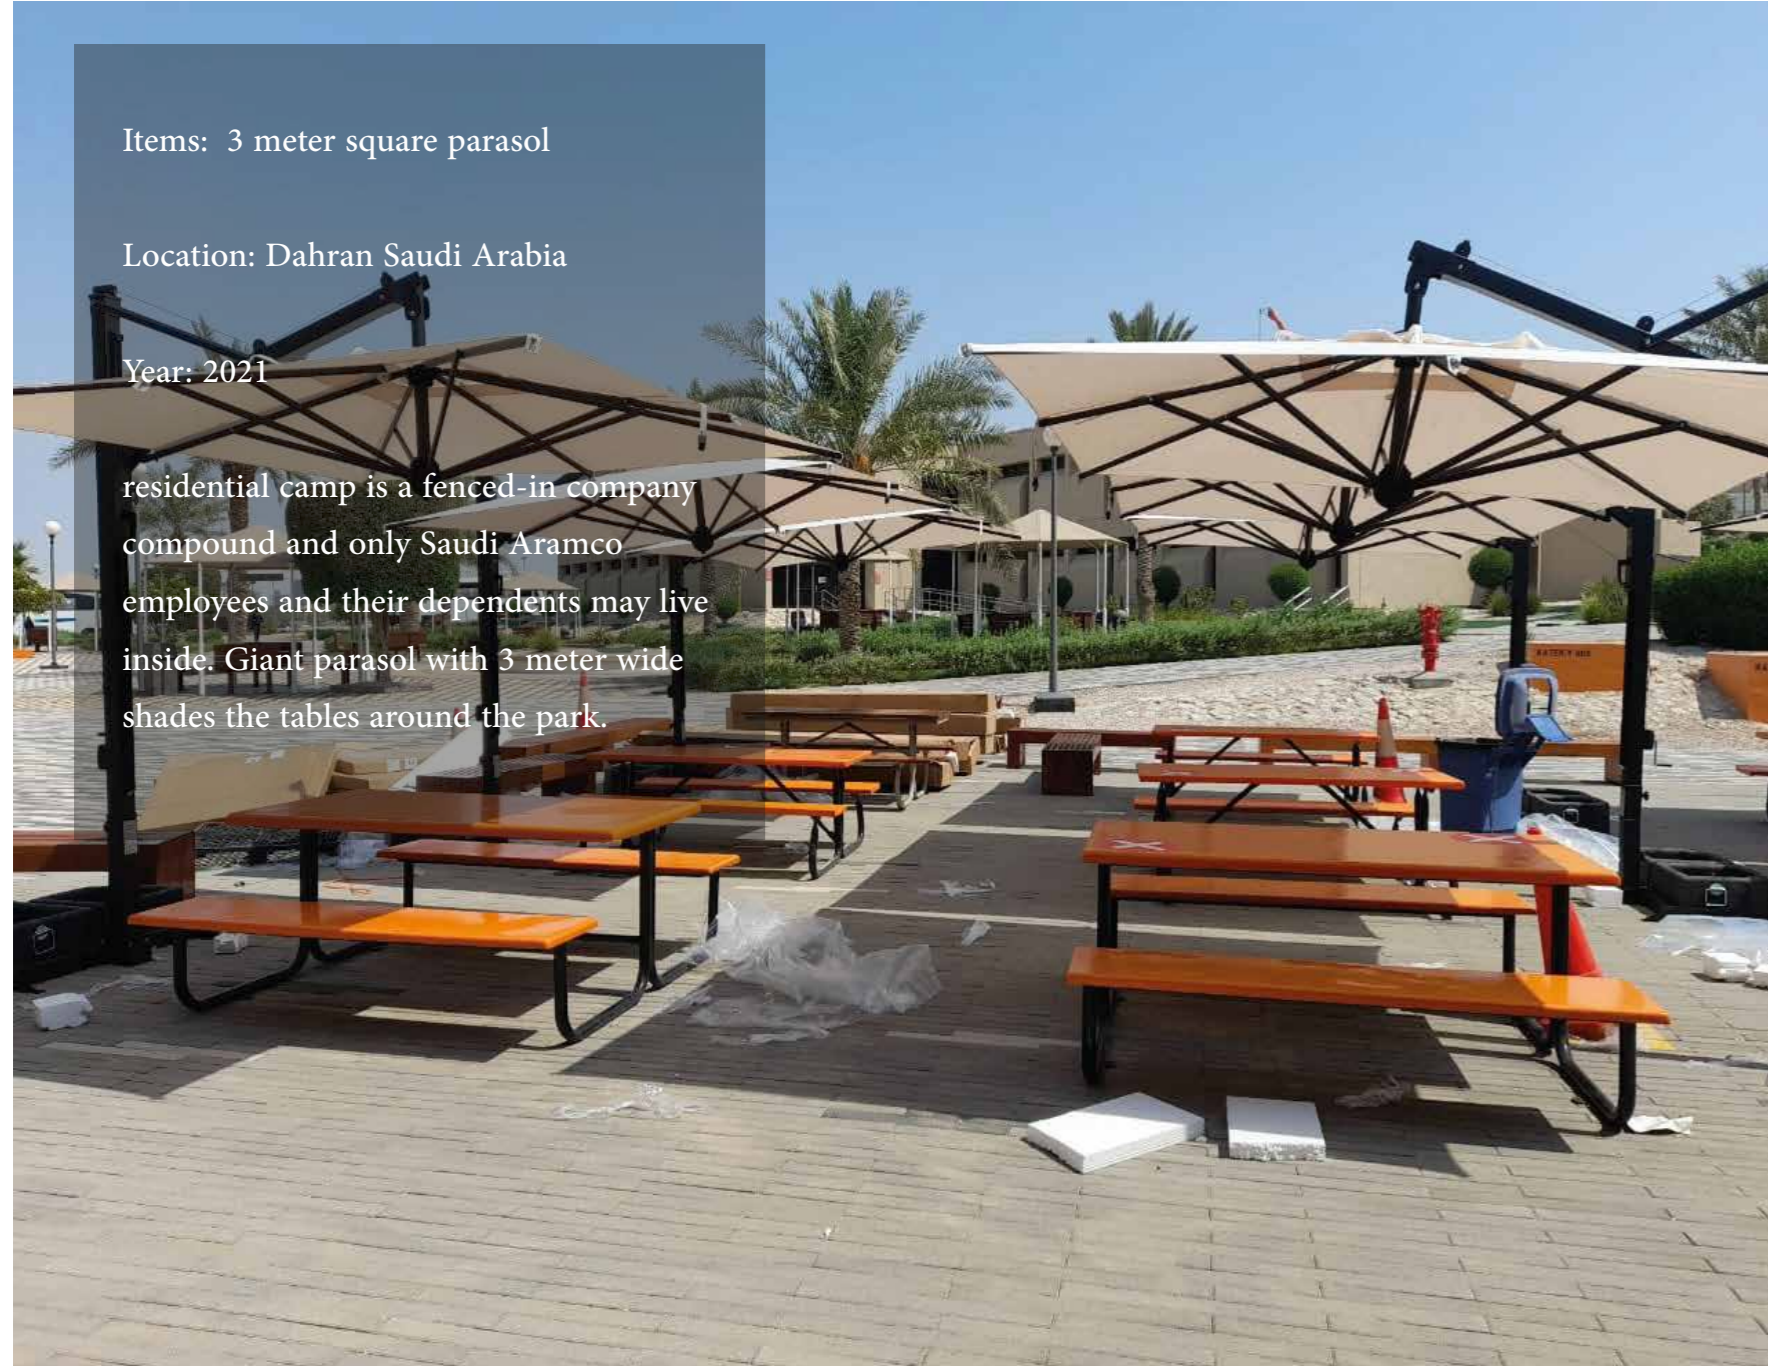

03 Aramco Compound

Items: 3 meter square parasol

Location: Dahrn Saudi Arabia

Year: 2021

residential camp is a fenced-in company compound and only Saudi Aramco employees and their dependents may live inside. Giant parasol with 3 meter wide shades the tables around the park.

04 Elite Jorry Restaurant

Items: Outdoor sofas, center pole parasol, chairs and swings.

Location: Abha, Saudi Arabia

Year: 2021

Luxurious restaurant with fantastic scenic view over the top of hill while enjoying fantastic coffee and meals.