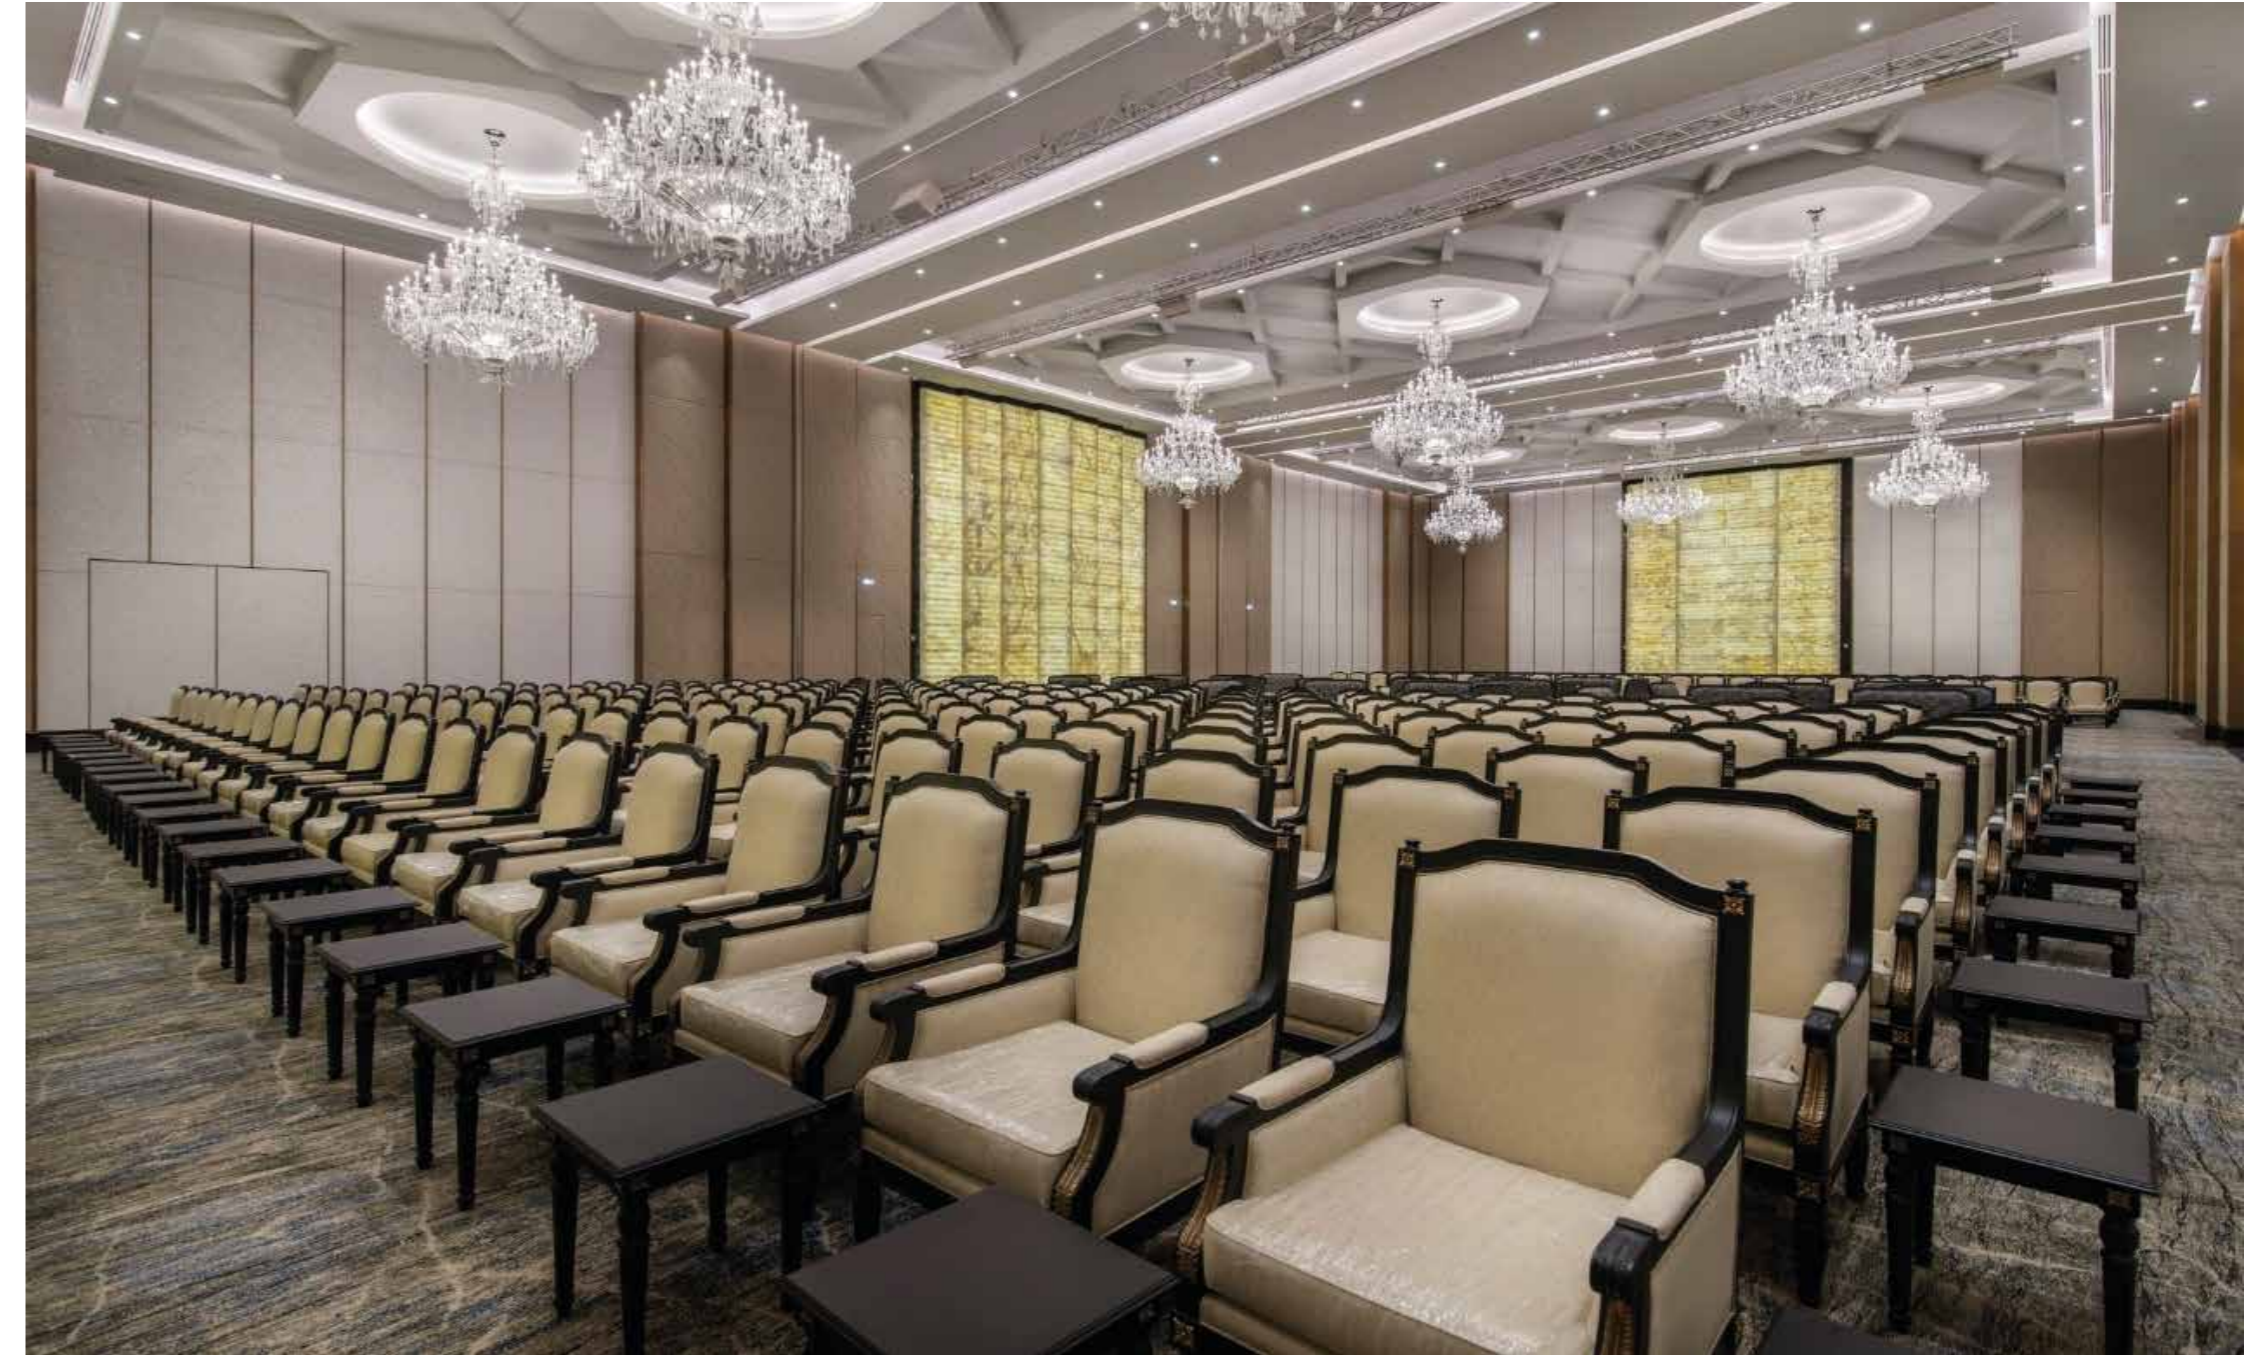

01 Movenpick Hotel

Items: Collection delivered include chairs, modular and custom sofas, dining table, coffee table,

Location: Riyadh Saudi Arabia

Year: 2019 & 2021

5 star Hotel and Residences is perfect for business or leisure travellers seeking genuine Swiss hospitality. Elite Style enhance the atmosphere though luxurious furniture