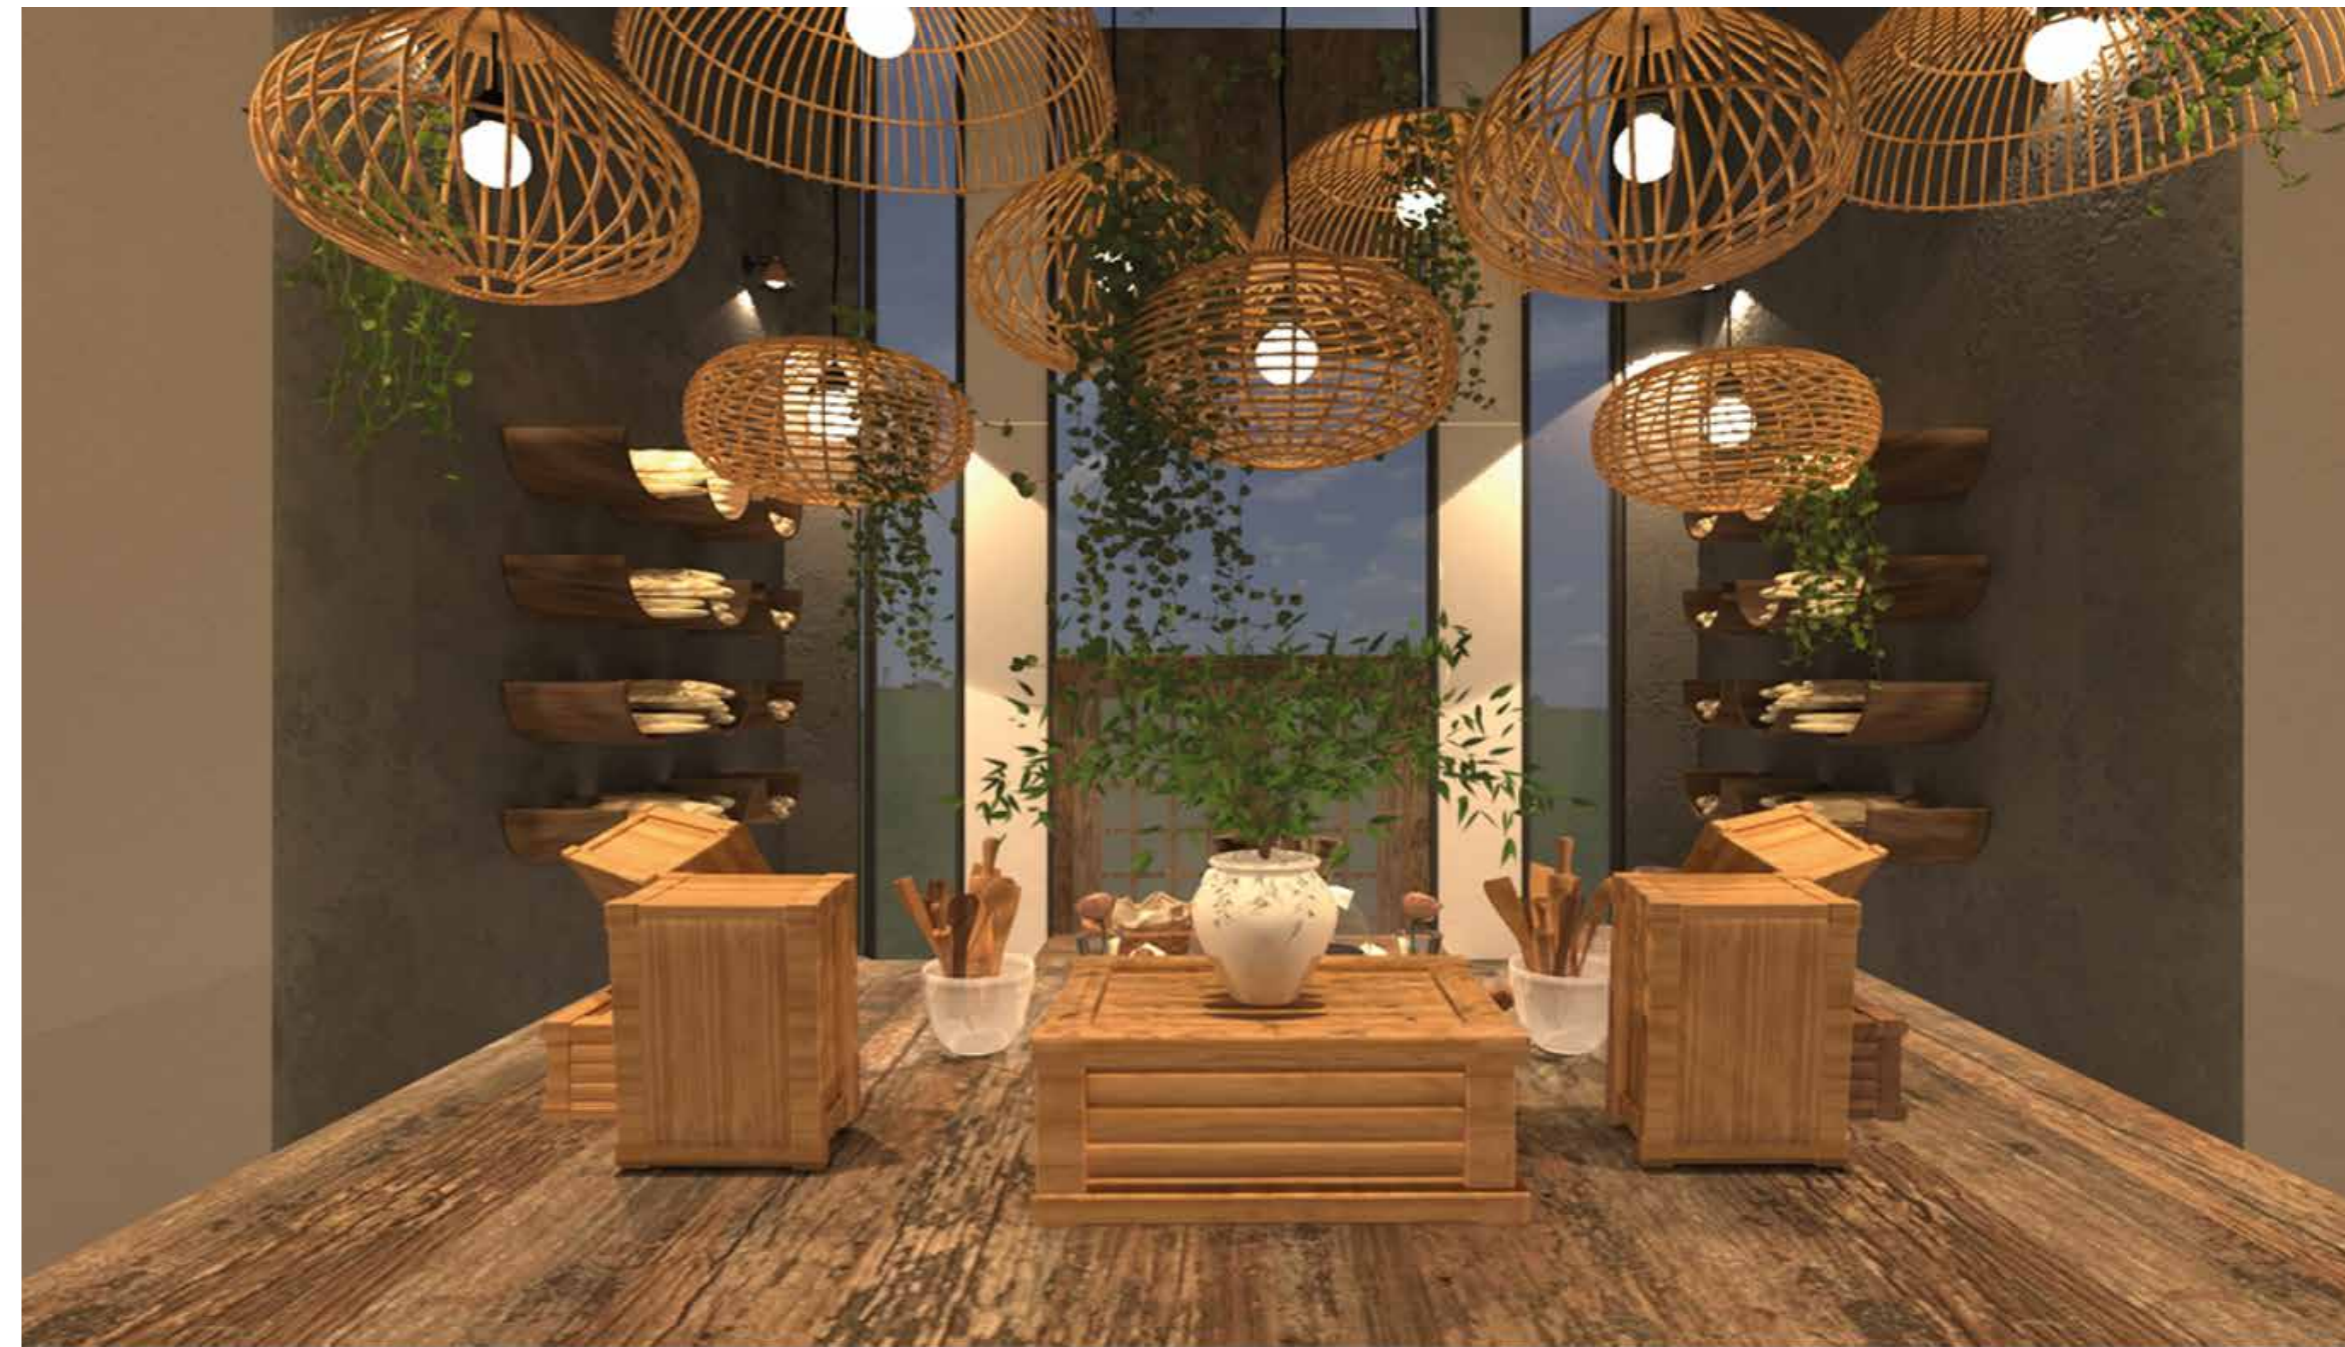

Location: Saudi Arabia

Year: 2018

32 Bread Box Bakery

Ground Floor Plan
Lighting

33 Rabbit Hole

Delivered:

Acrylic with under wood frame 3.5m*40m (thickness 20cm) movable (not fixed to floor)

Net Area (Above Stairs)/ 6.30m²