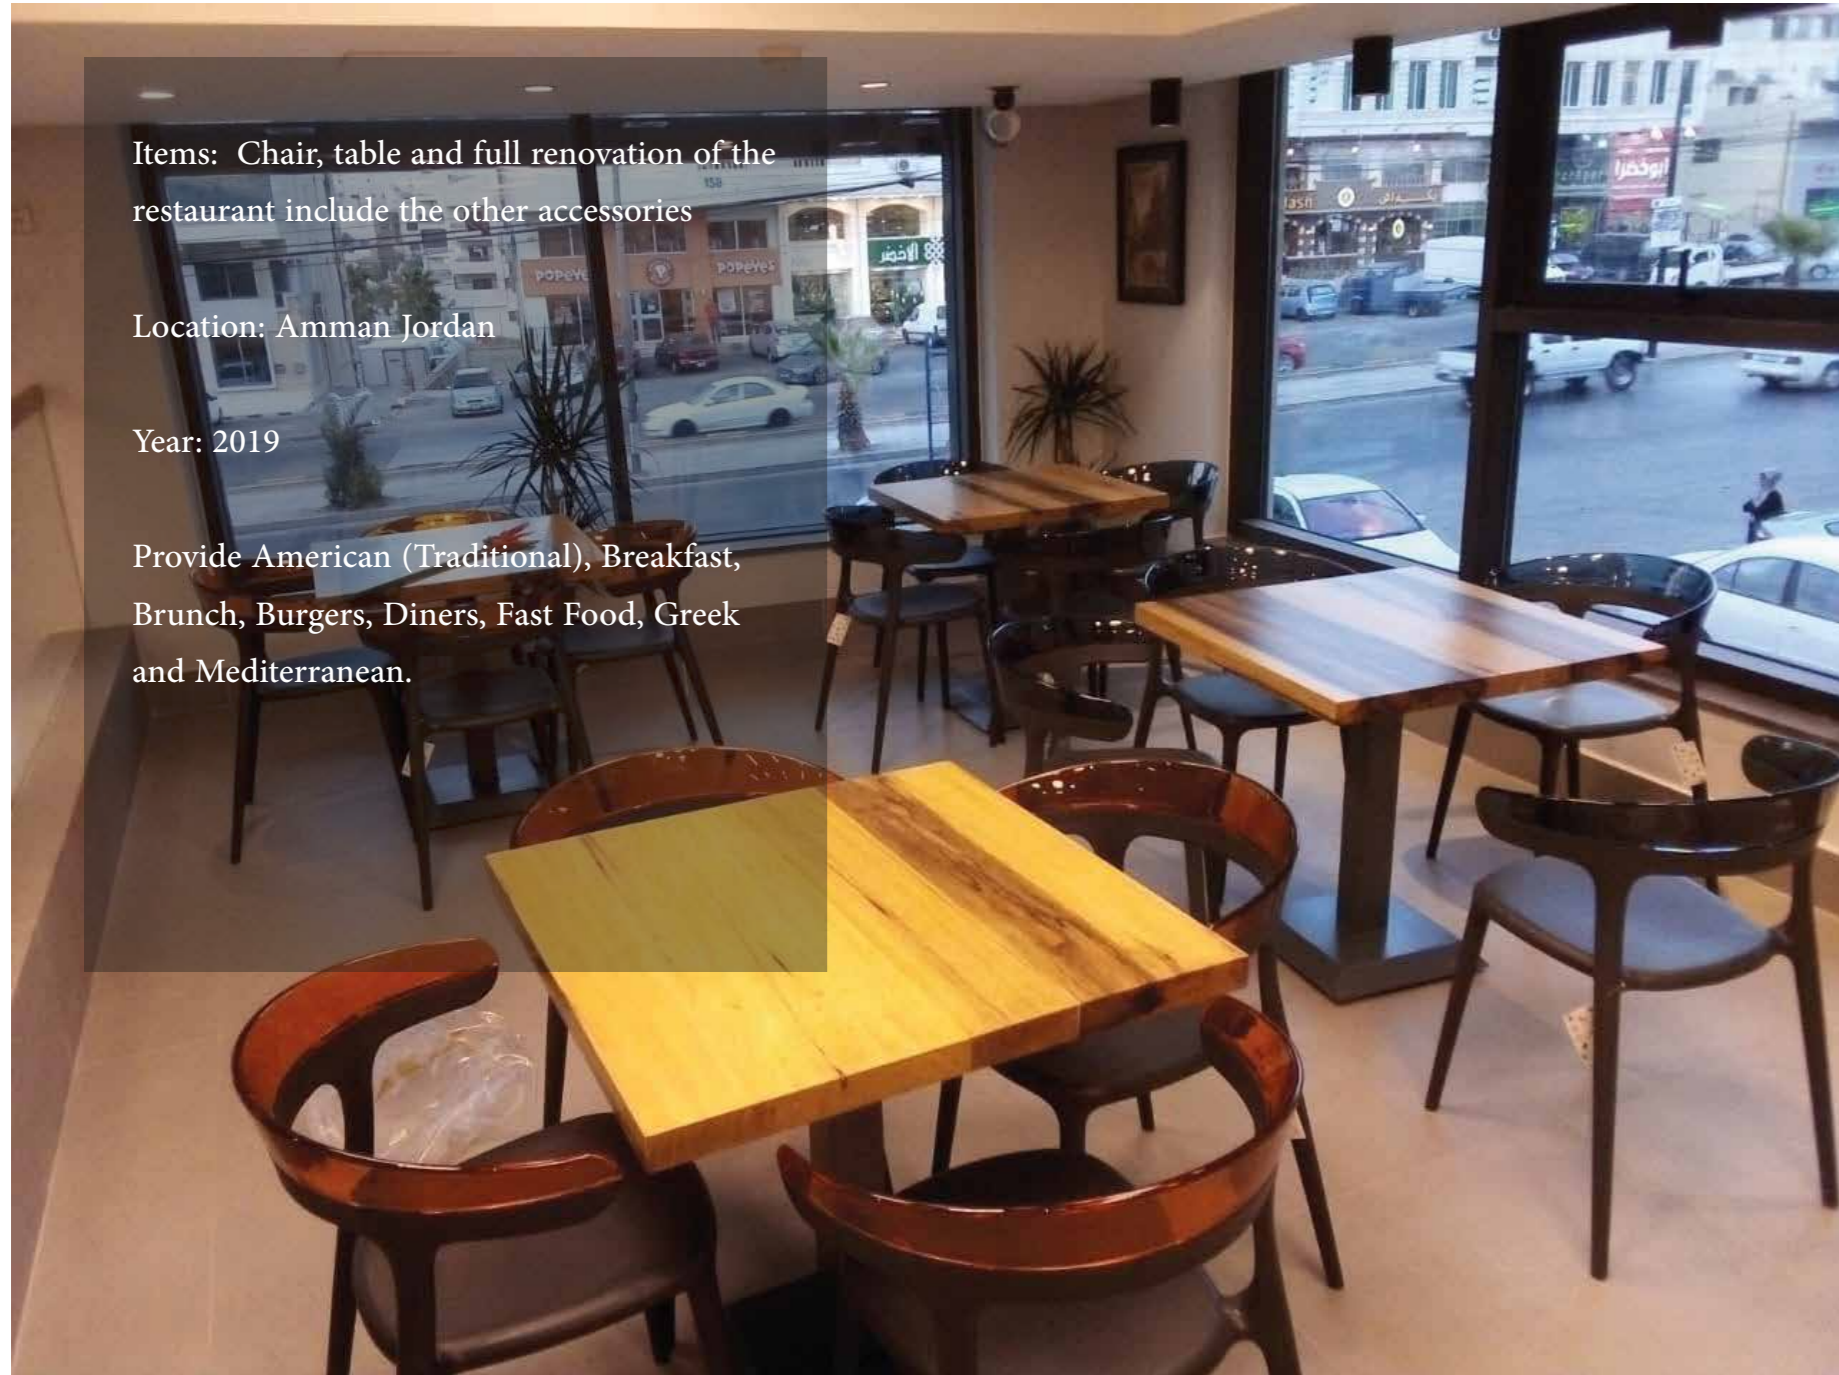

16 Cashanet Al Bait

Items: Parasol 5 meter and 3 meter

Location: Riyadh Saudi Arabia

Year: 2021

Freshly prepared every day, our sweet and savory dishes hold the pulse of the city at their heart and will make every bite feel like home and finally introduce the Khaleeji cuisine, making it more accessible and casual to the locals, expats and tourists while exposing it as an urbanized setting.

17 Masic Deem Center OfPce

Items: Custom elegant reception table and simple elegant office furniture

Location: Riyadh Saudi Arabia

Year: 2018

Multi project companies around the kingdom which consider one of the largest company supporting social responsibility. Office furniture gives quite better and simple environment and gives peace of mind.

18 Shai W Na3Na3

Items: Chair, table and full renovation of the restaurant include the other accessories

Location: Amman Jordan

Year: 2019

Provide American (Traditional), Breakfast, Brunch, Burgers, Diners, Fast Food, Greek and Mediterranean.