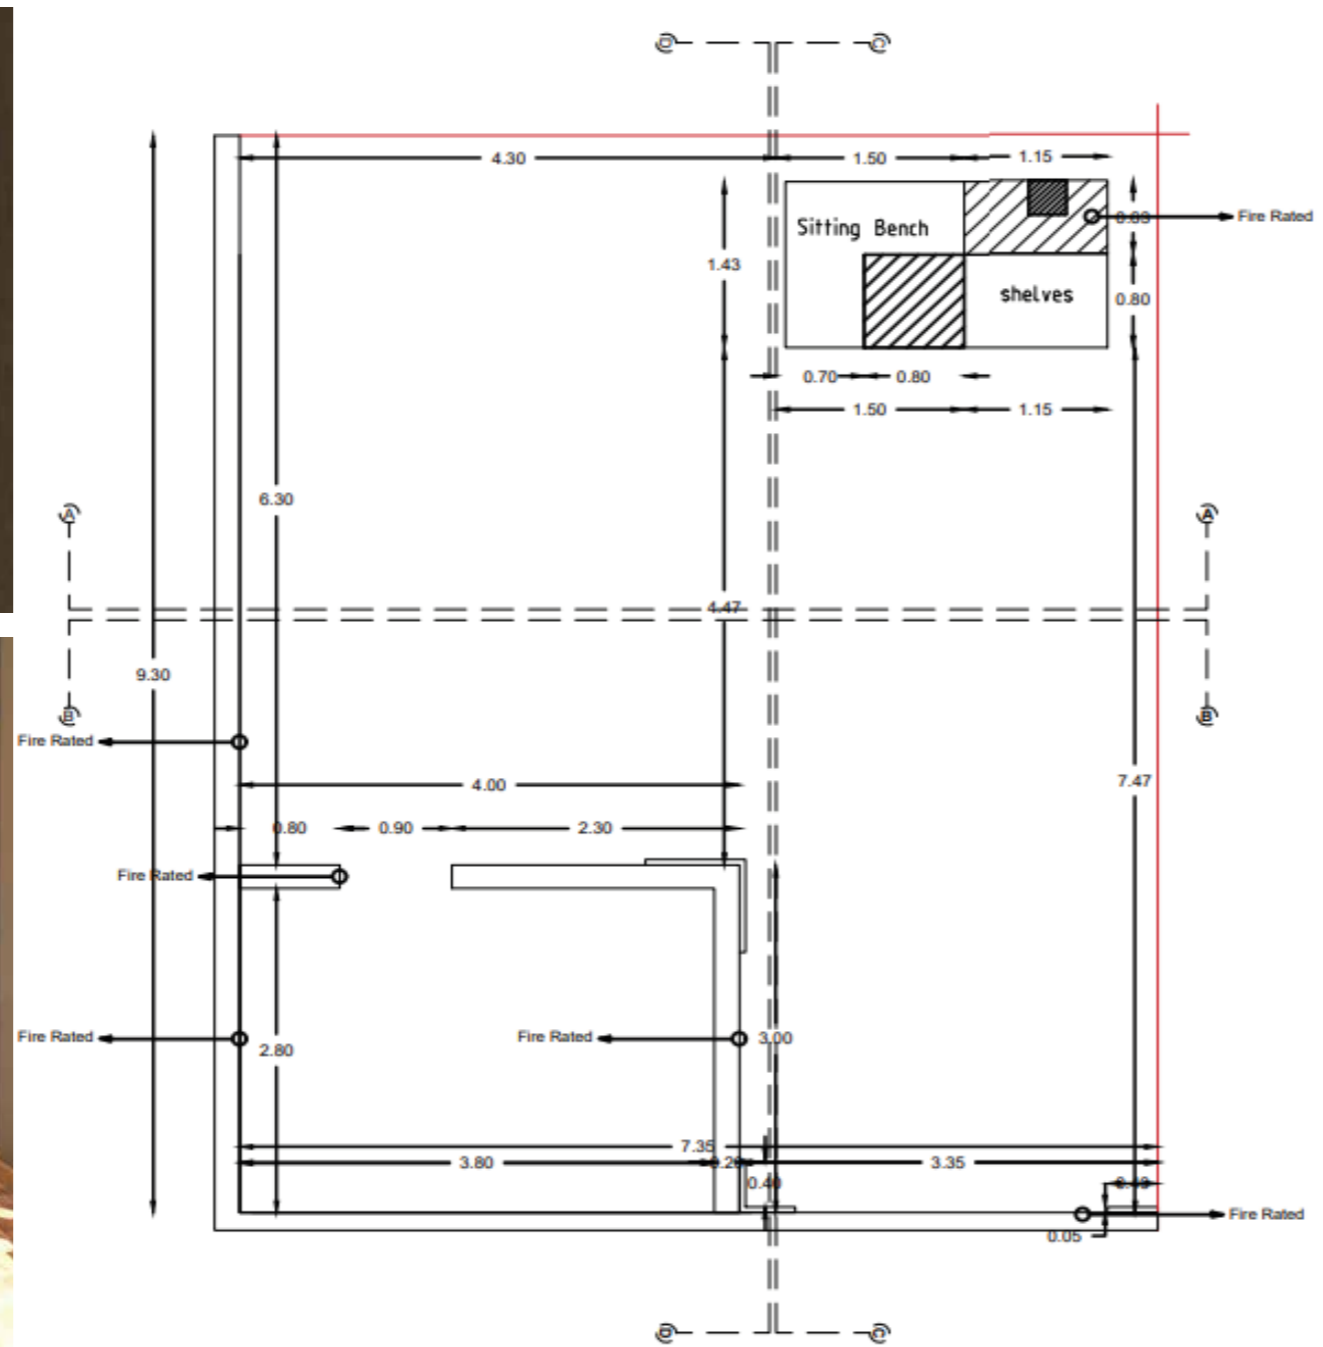

Location: Saudi Arabia

Year: 2018

32 Bread Box Bakery

Ground Floor Plan
Lighting

33 Rabbit Hole

Delivered:

Acrylic with under wood frame 3.5m*40m (thickness 20cm) movable (not fixed to floor)

Net Area (Above Stairs)/ 6.30m²