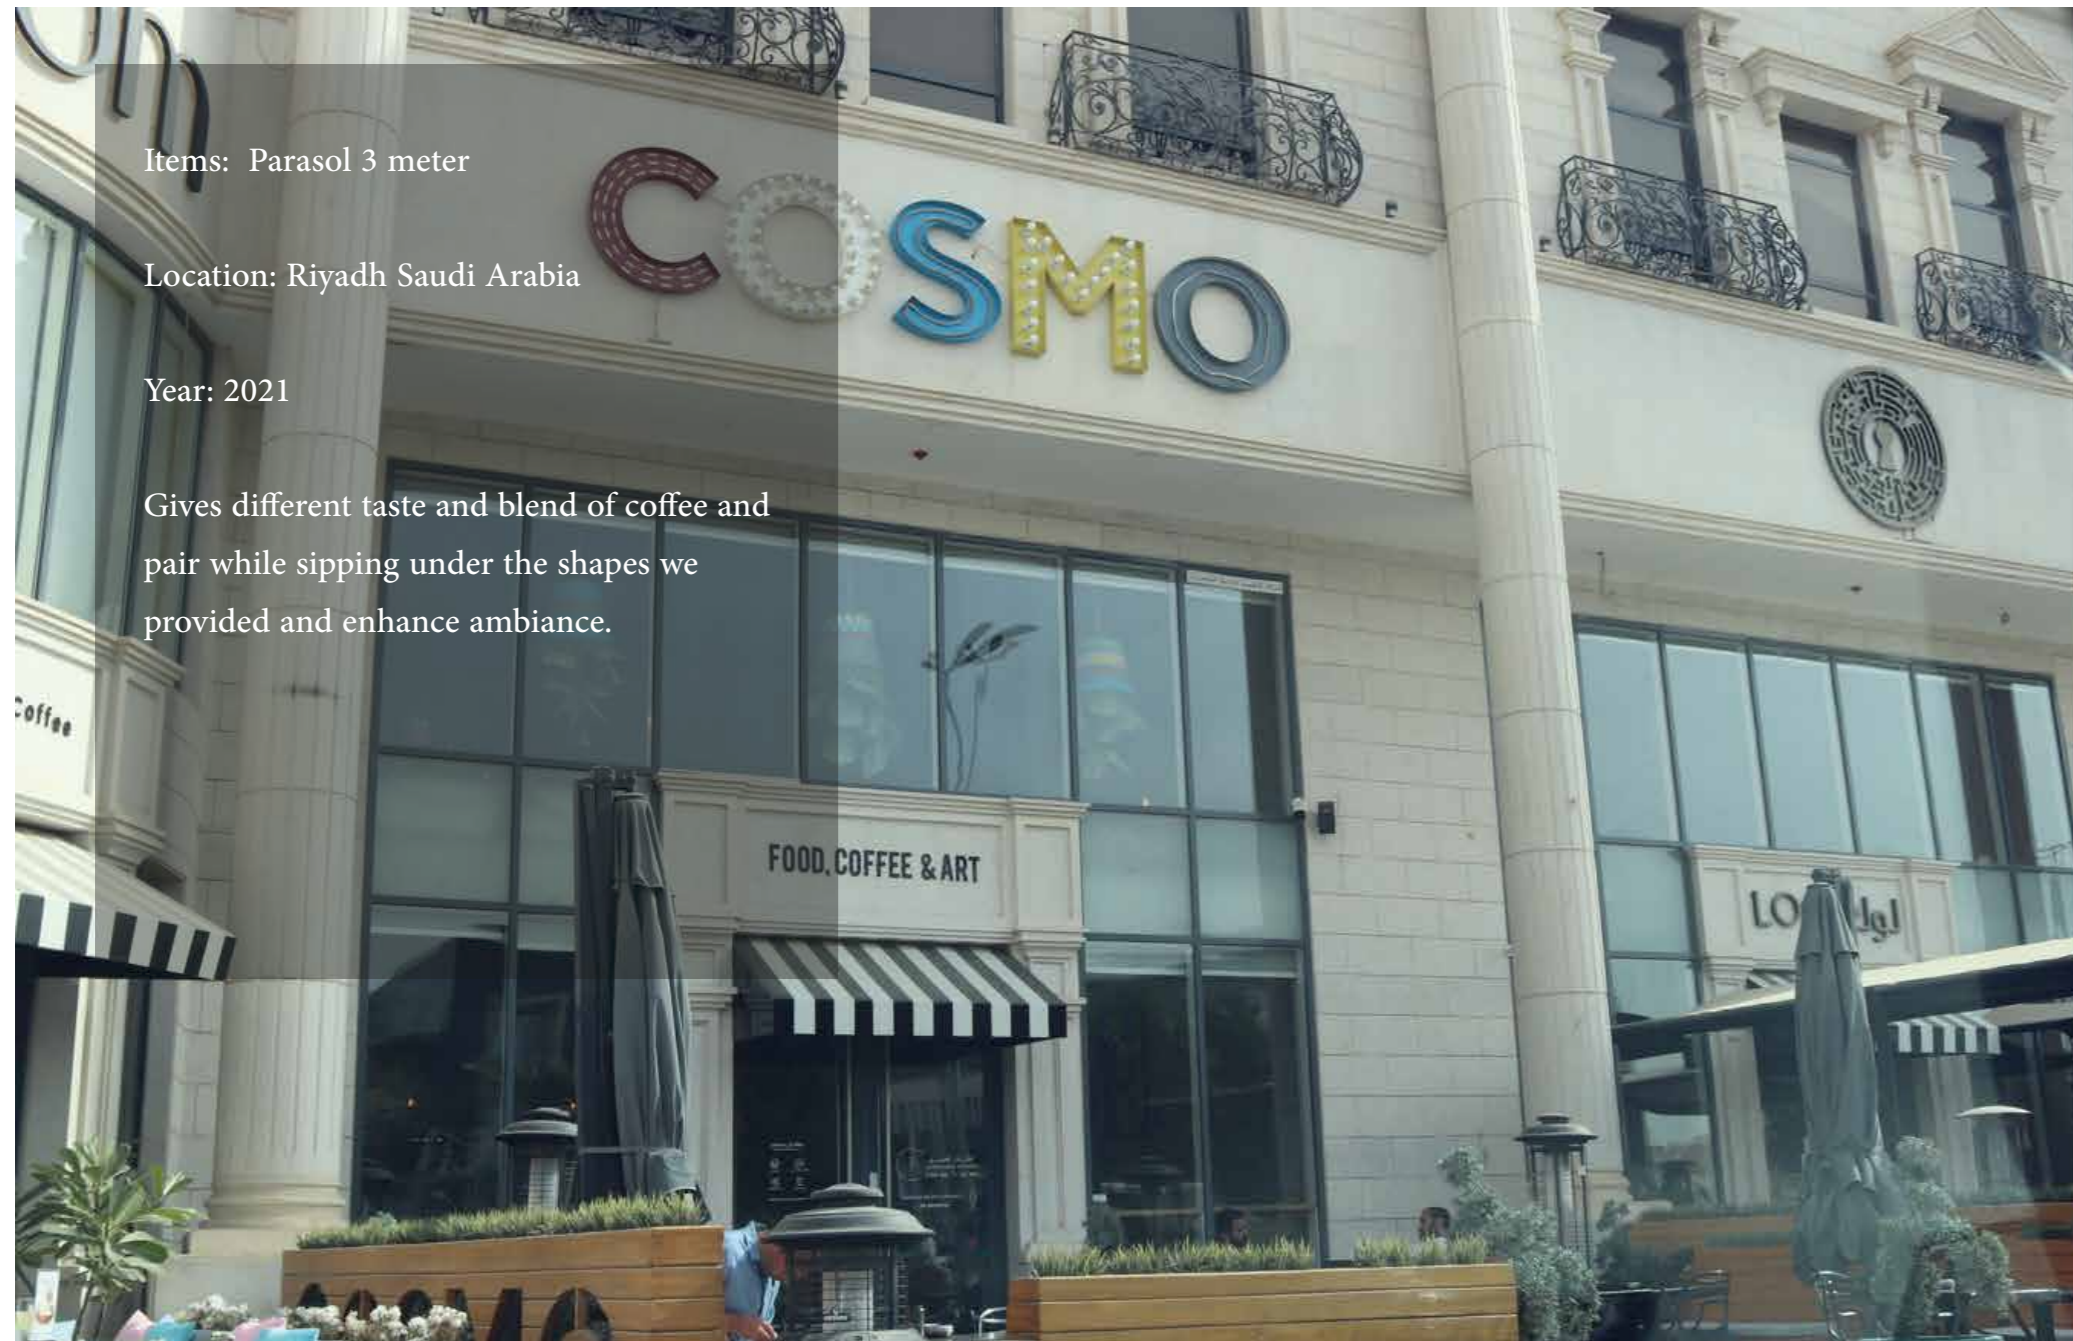

15 Urth Caffè

Items: Parasol 3 meter

Location: Riyadh Saudi Arabia

Year: 2021

Gives different taste and blend of coffee and pair while sipping under the shapes we provided and enhance ambience.

16 Logma Restaurant