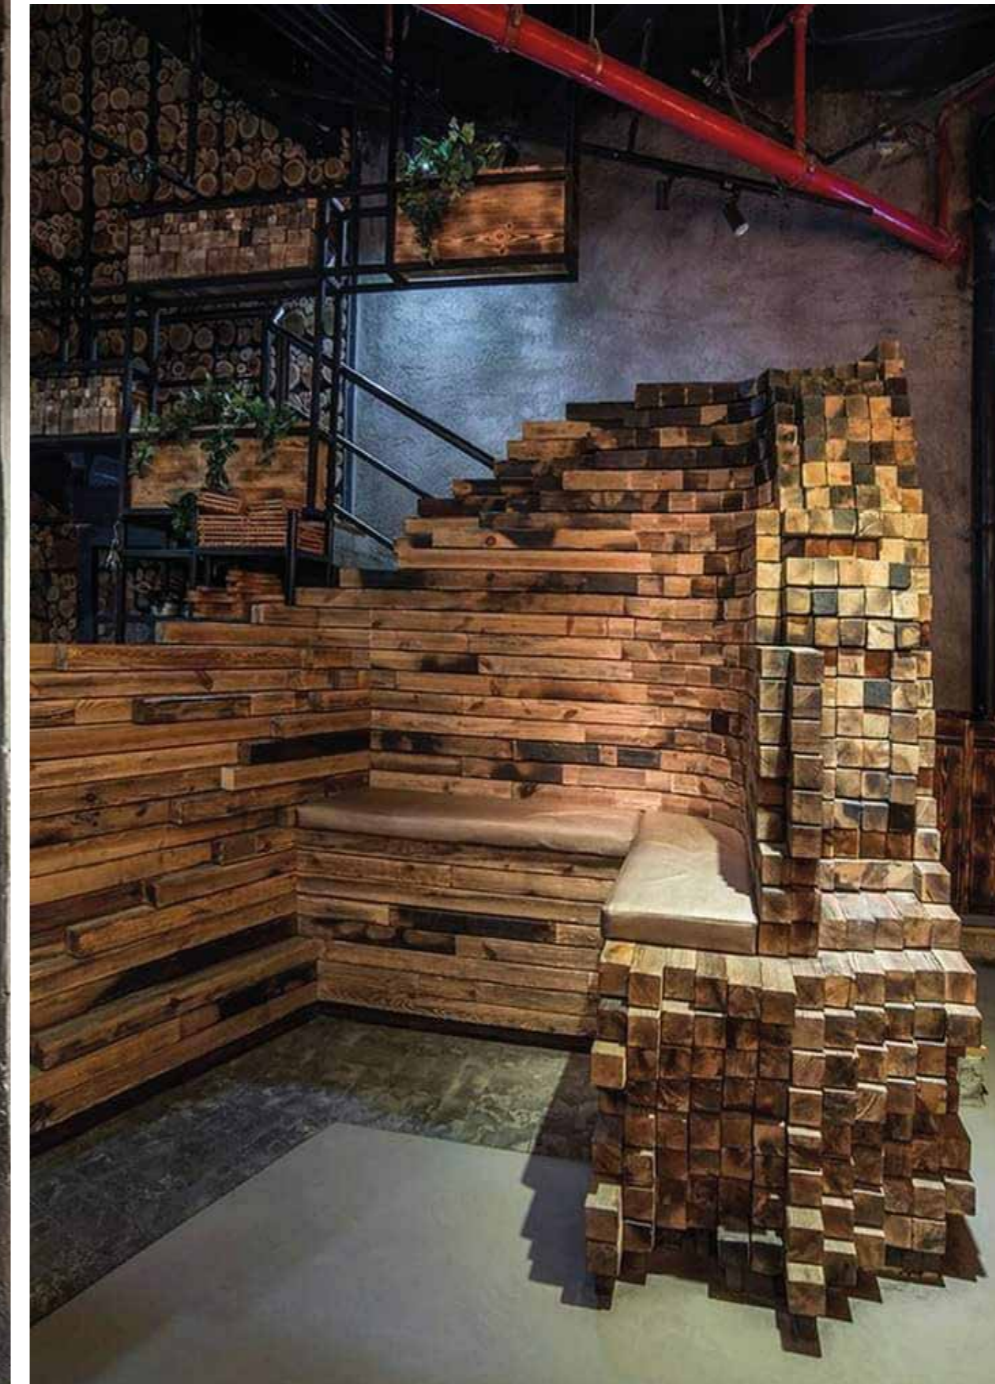

22 Food Smith Fire Wooden Oven

Items: Chair, table and full renovation of the restaurant include the other accessories

Location: Amman Jordan

Year: 2021

Foodsmith Grill specializes in delicious food cooked on our custom made charcoal grill.