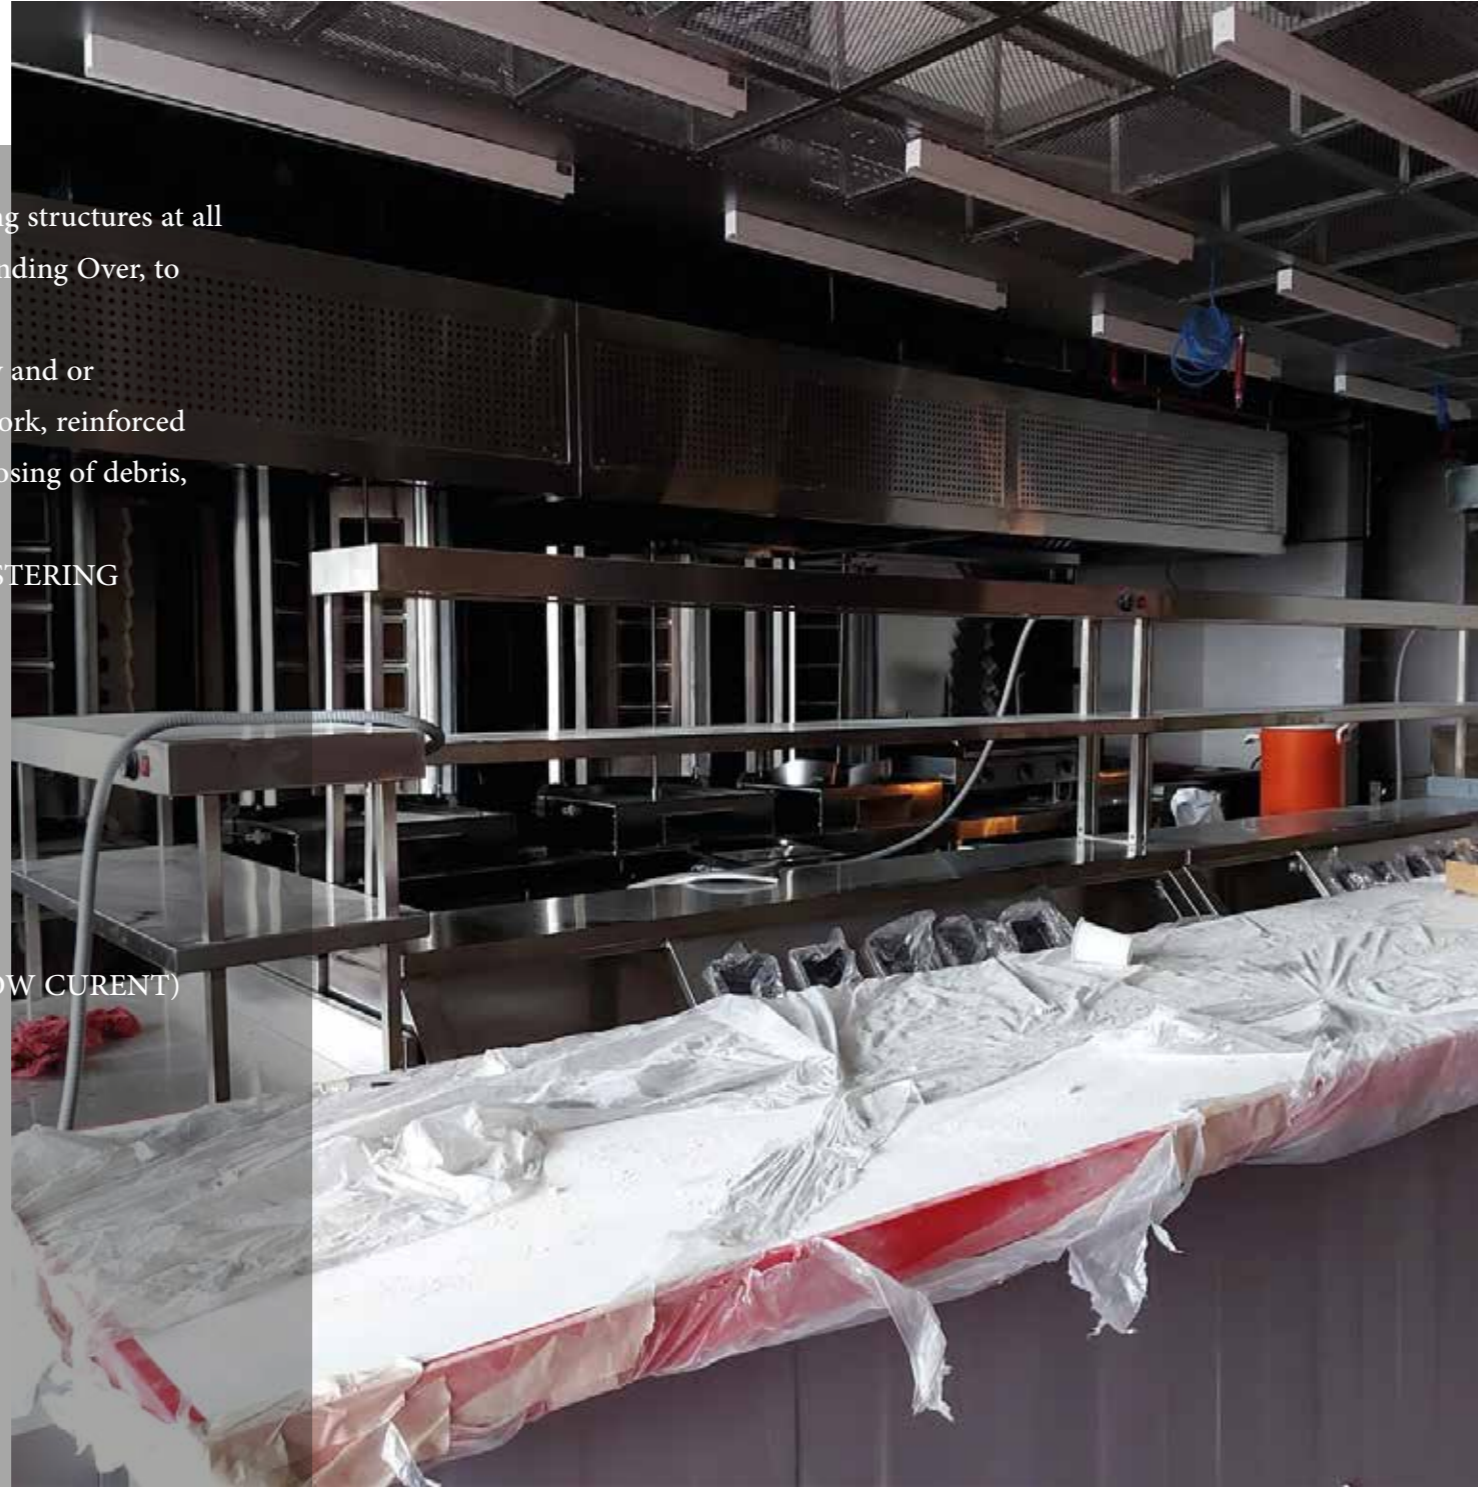

TELEPHONE, DATA OUTLETS & CCTV System (LOW CURENT)

FIRE FITING SYSTEM

Location: Saudi Arabia

Year: 2020

حزرة
شاوورما
HZAT
SHAWARMA

COMING SOON!

Delivered: Designing the Coffee shop booth in a 45 sqm area.

Work description;
Producing the design: