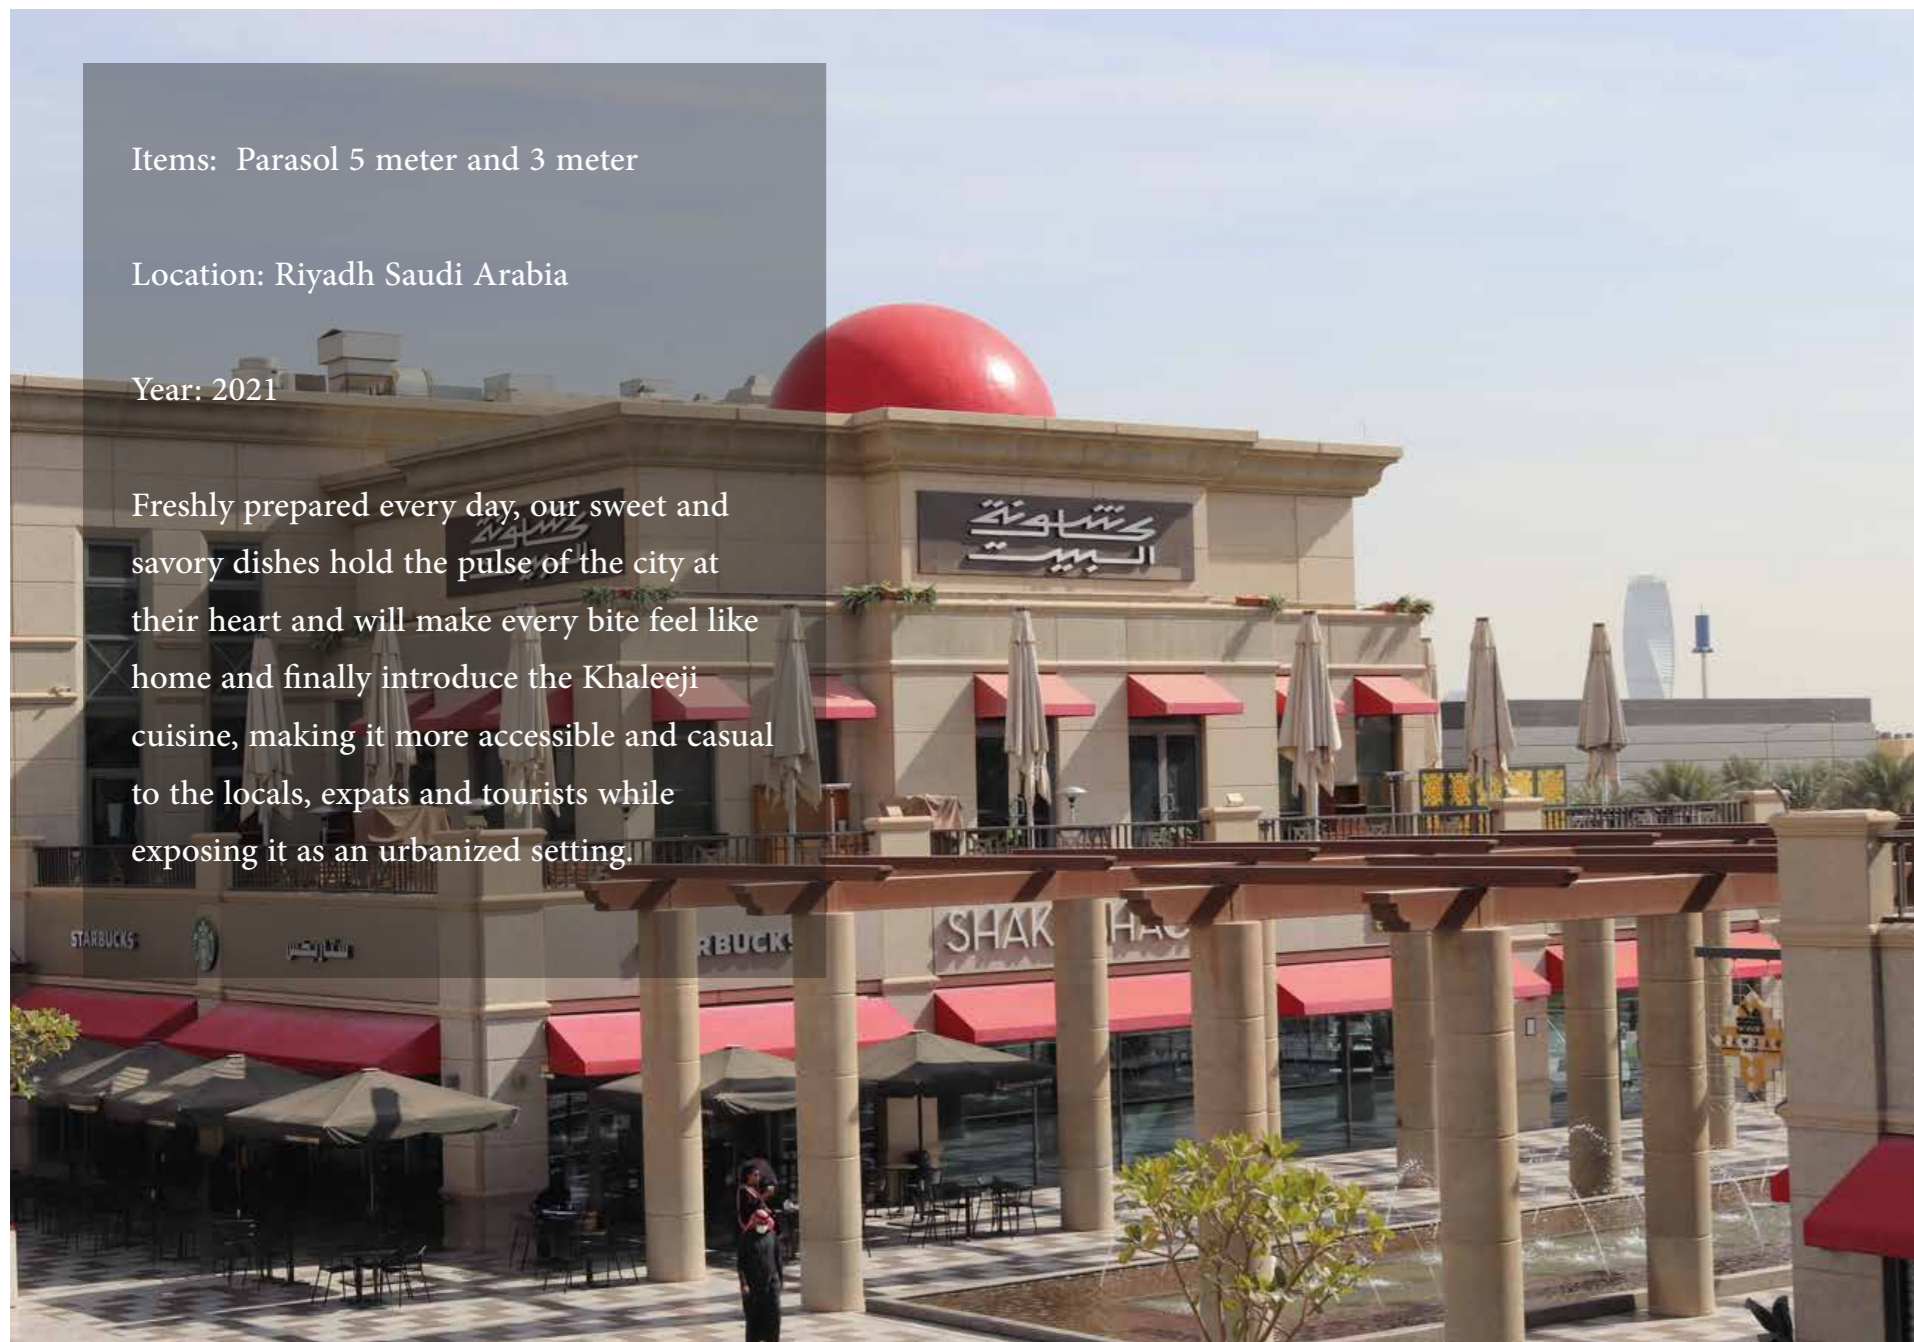

15 Urth Caffè

Items: Parasol 3 meter

Location: Riyadh Saudi Arabia

Year: 2021

Gives different taste and blend of coffee and pair while sipping under the shapes we provided and enhance ambience.

16 Logma Restaurant

Items: Parasol 3 meter and Colored Fence

Location: Riyadh Saudi Arabia

Year: 2021

Freshly prepared every day, our sweet and savory dishes hold the pulse of the city at their heart and will make every bite feel like home and finally introduce the Khaleeji cuisine, making it more accessible and casual to the locals, expats and tourists while exposing it as an urbanized setting.

16 Cashanet Al Bait

Items: Parasol 5 meter and 3 meter

Location: Riyadh Saudi Arabia

Year: 2021

Freshly prepared every day, our sweet and savory dishes hold the pulse of the city at their heart and will make every bite feel like home and finally introduce the Khaleeji cuisine, making it more accessible and casual to the locals, expats and tourists while exposing it as an urbanized setting.