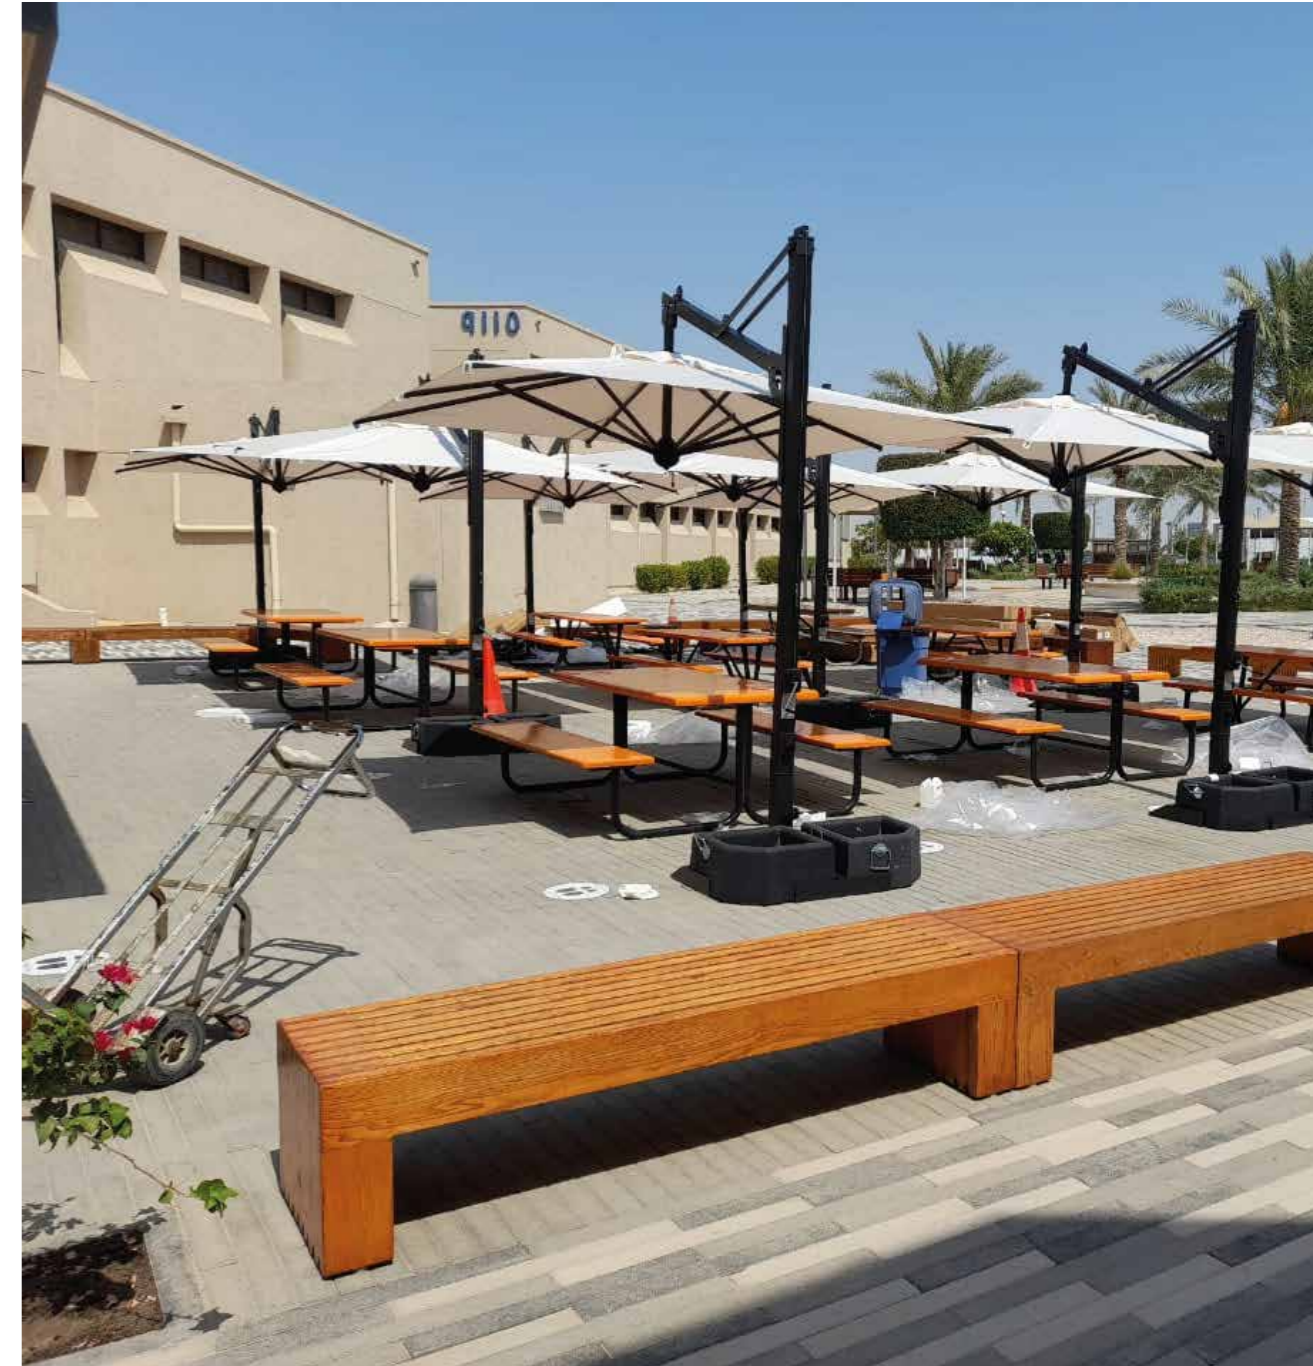

04 Elite Jorry Restaurant

Items: Outdoor sofas, center pole parasol, chairs and swings.

Location: Abha, Saudi Arabia

Year: 2021

Luxurious restaurant with fantastic scenic view over the top of hill while enjoying fantastic coffee and meals.