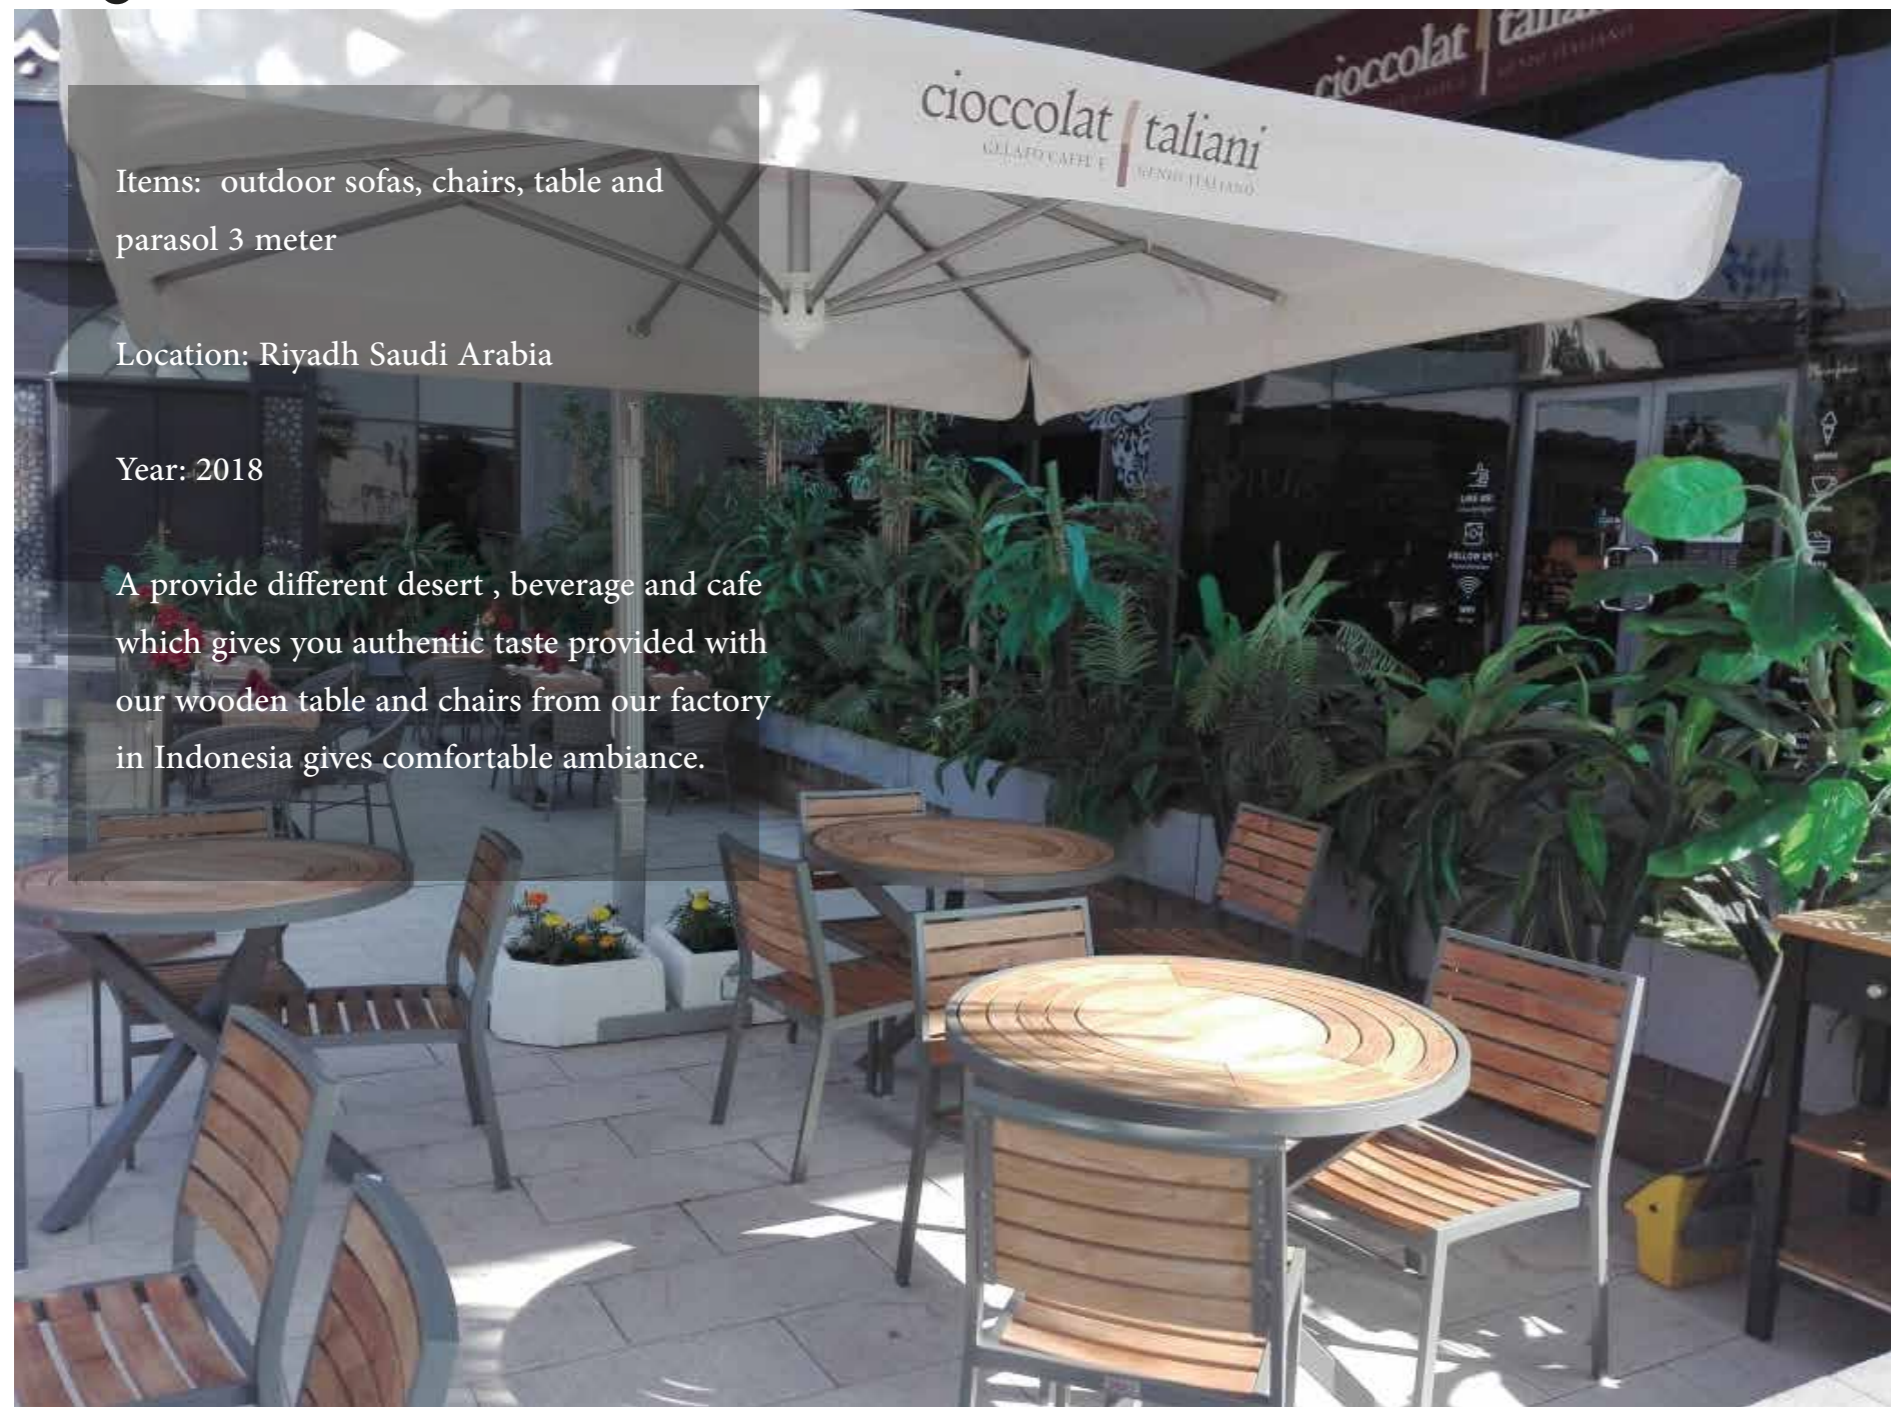

07 Choccolait Italiani

Items: outdoor sofas, chairs, table and parasol 3 meter

Location: Riyadh Saudi Arabia

Year: 2018

A provide different desert , beverage and cafe which gives you authentic taste provided with our wooden table and chairs from our factory in Indonesia gives comfortable ambiance.