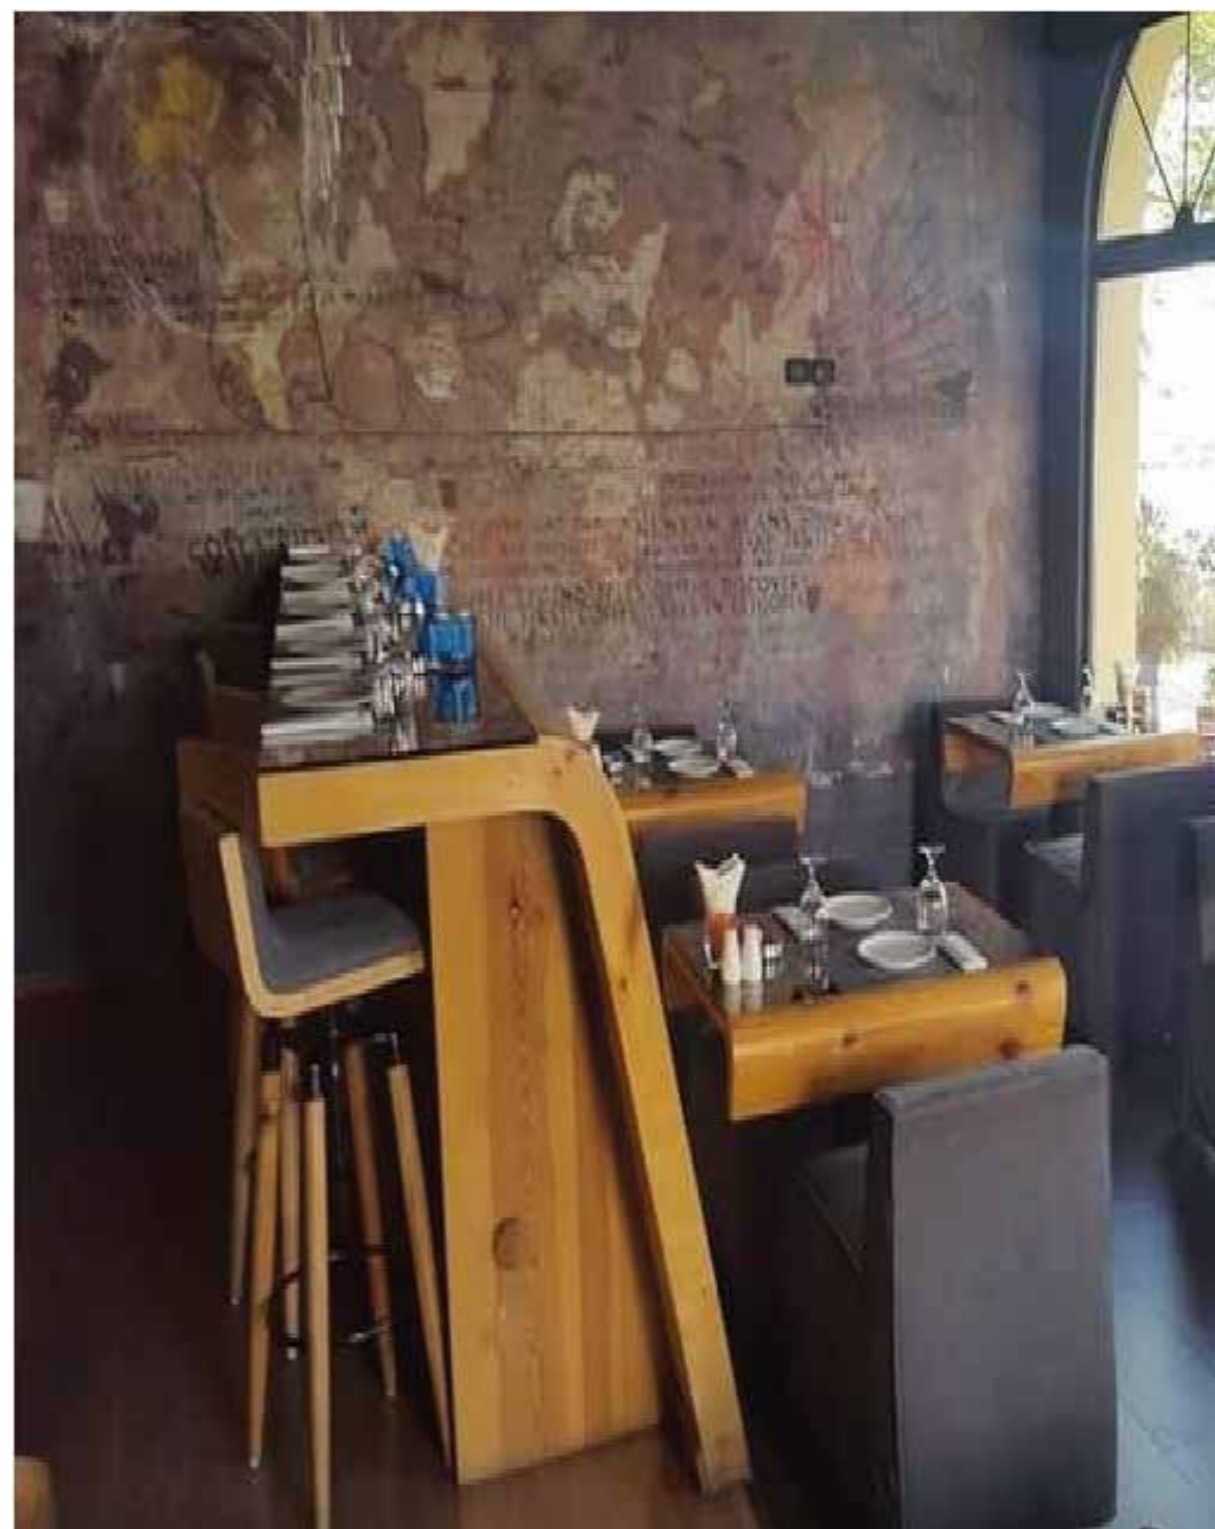

20 De Sotto Coffee

Items: Chair, table and full renovation of the restaurant include the other accessories

Location: Amman Jordan

Year: 2020

Coffee . Wine . Books. De Soto Cafe Bar offers fine wine and delicious food with an outstanding experience in the heart of Tala Bay Resort.