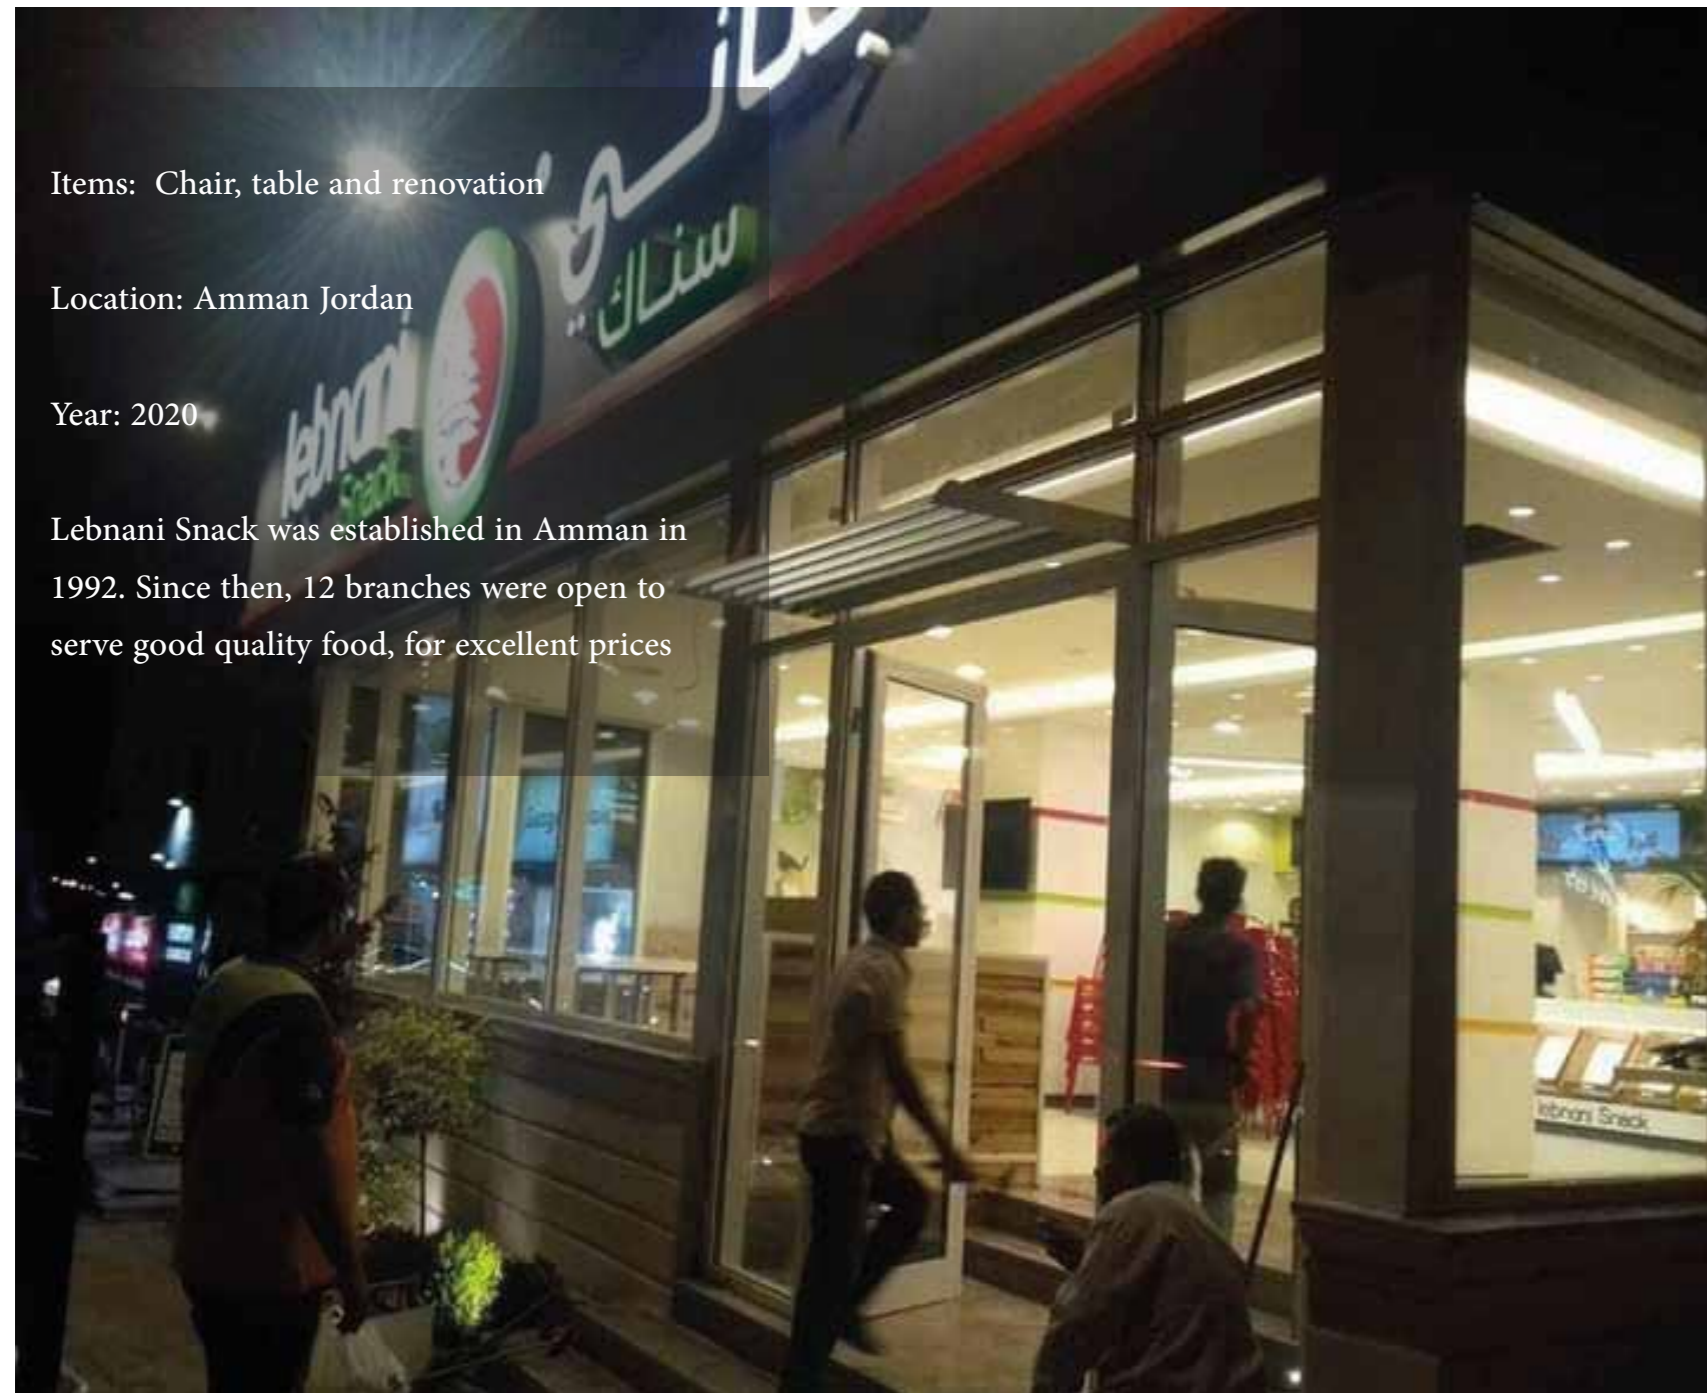

21 Lebanese Snack

Items: Chair, table and renovation

Location: Amman Jordan

Year: 2020

Lebnani Snack was established in Amman in 1992. Since then, 12 branches were open to serve good quality food, for excellent prices