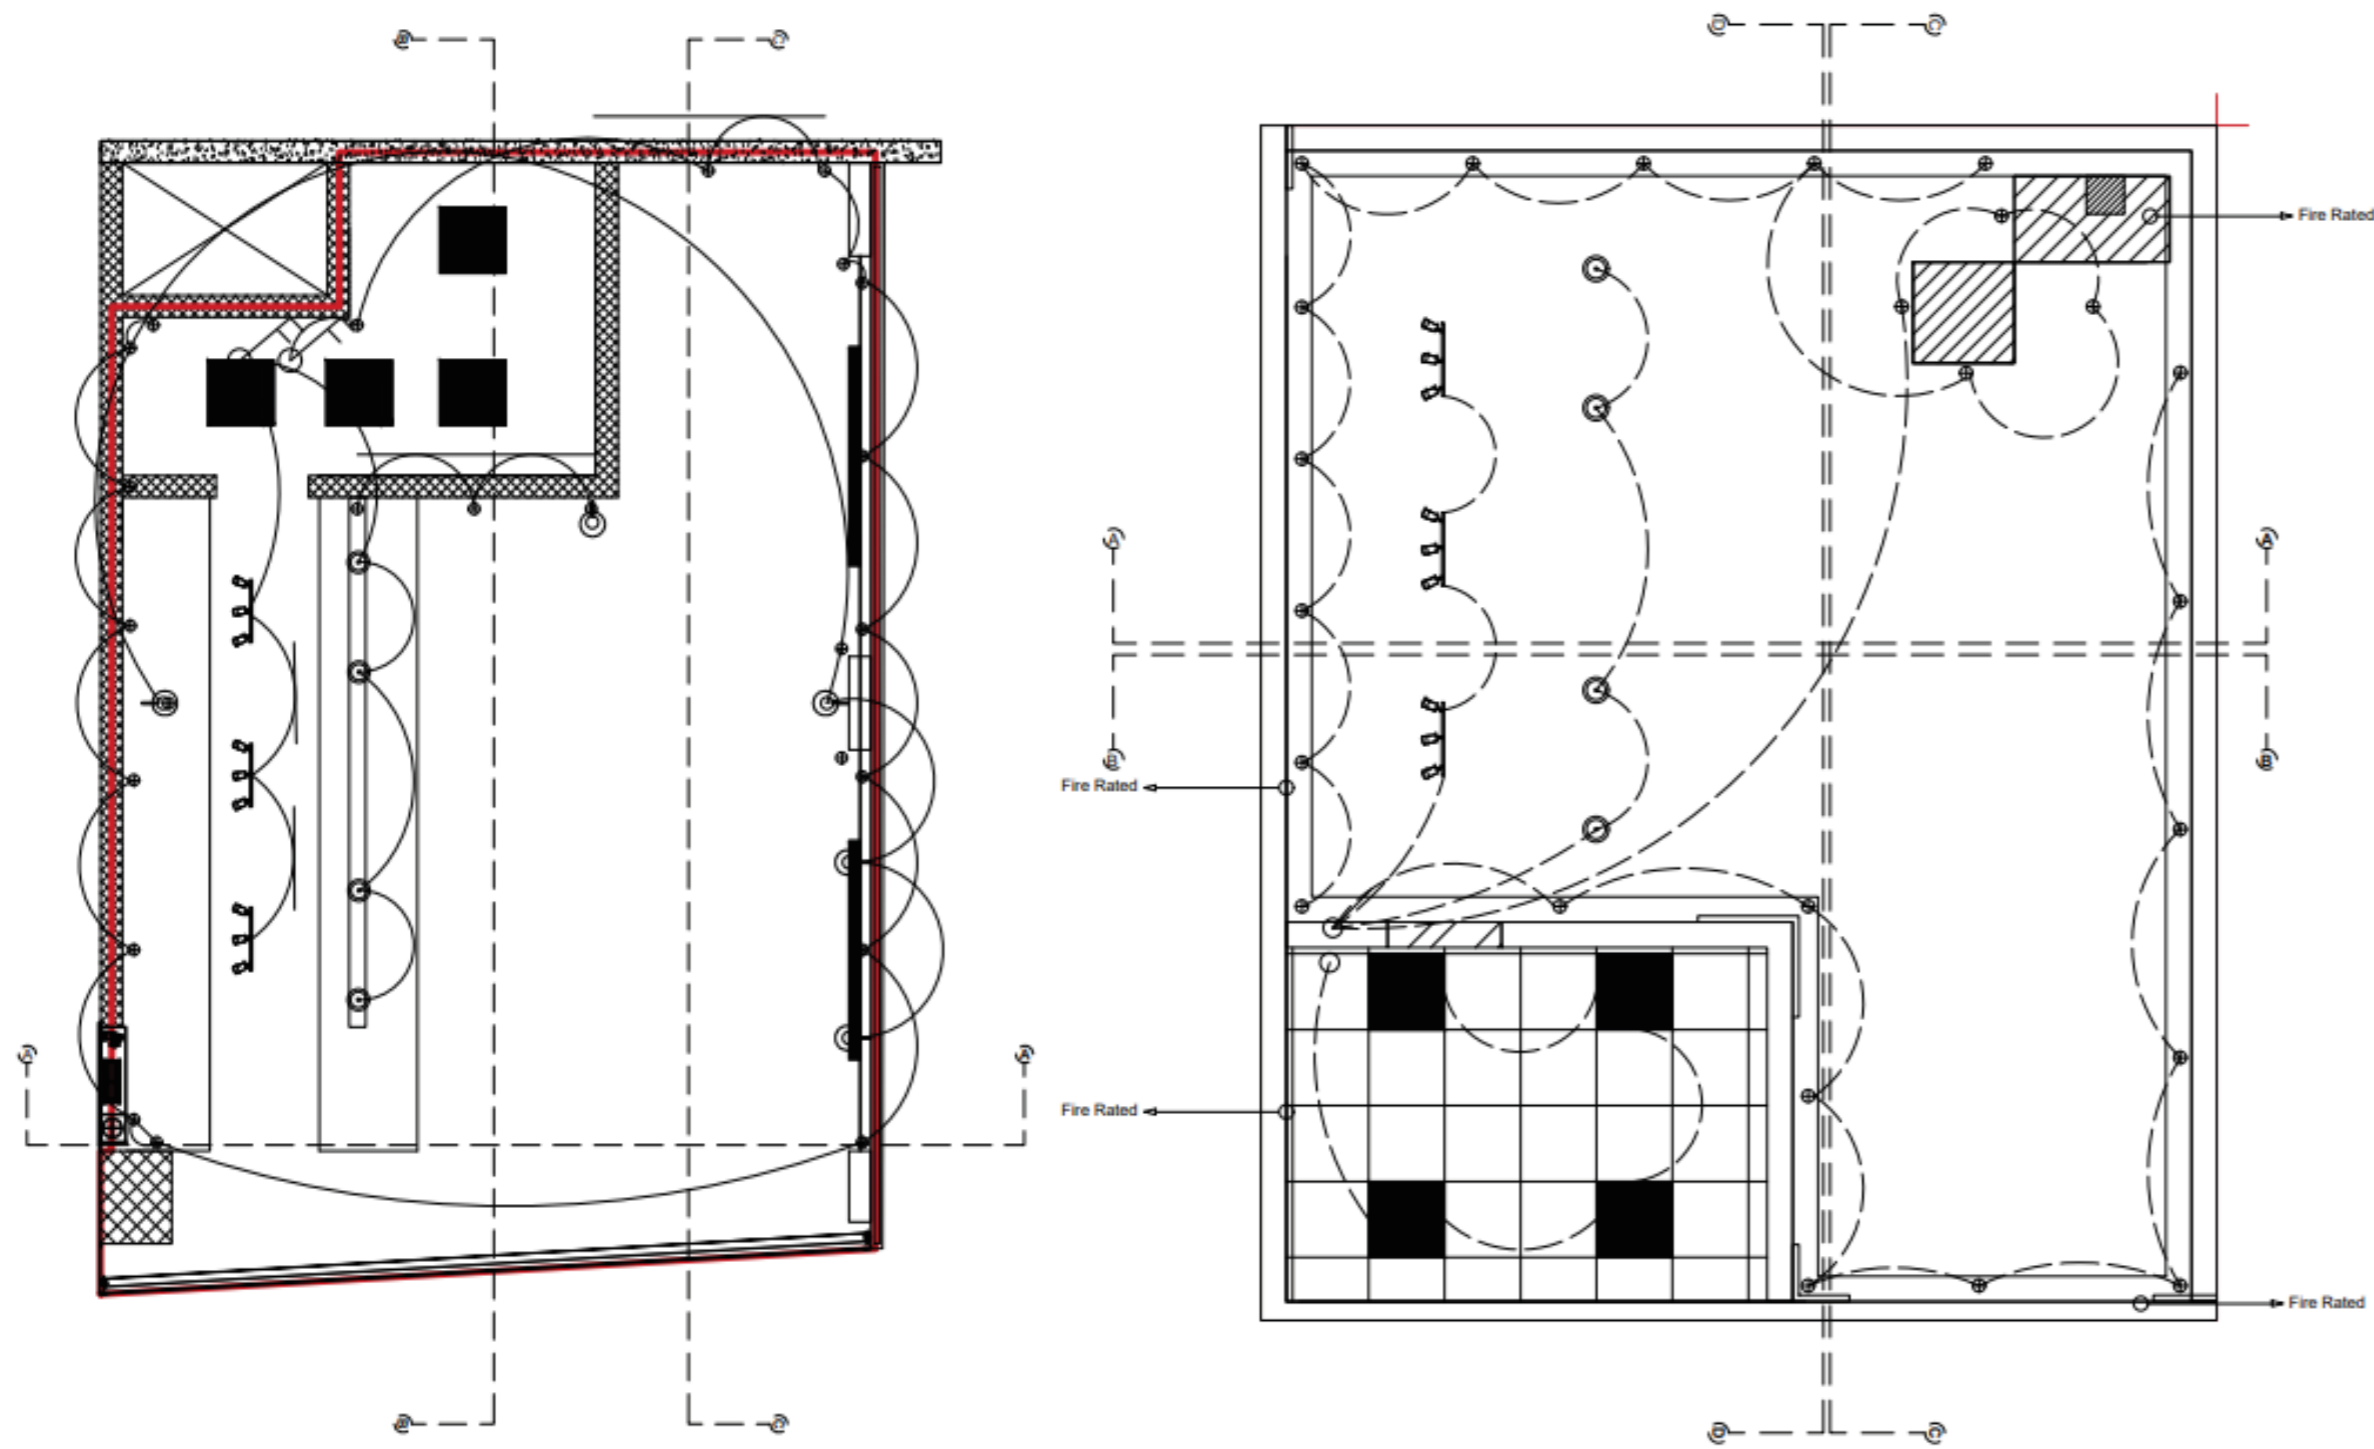

Delivered:

- Preliminaries works such hording banner
- Wall Masonary & Cement Board Plastering
- Tiling: Walls and Floors
- Wall Finish and Ceilings
- Electrical Works
- Telephone : Data Outlet & CCTV System
- Fire Fiting System
- Fire Alarm System
- Plumbing
- Washroom

Location: Saudi Arabia

Year: 2018