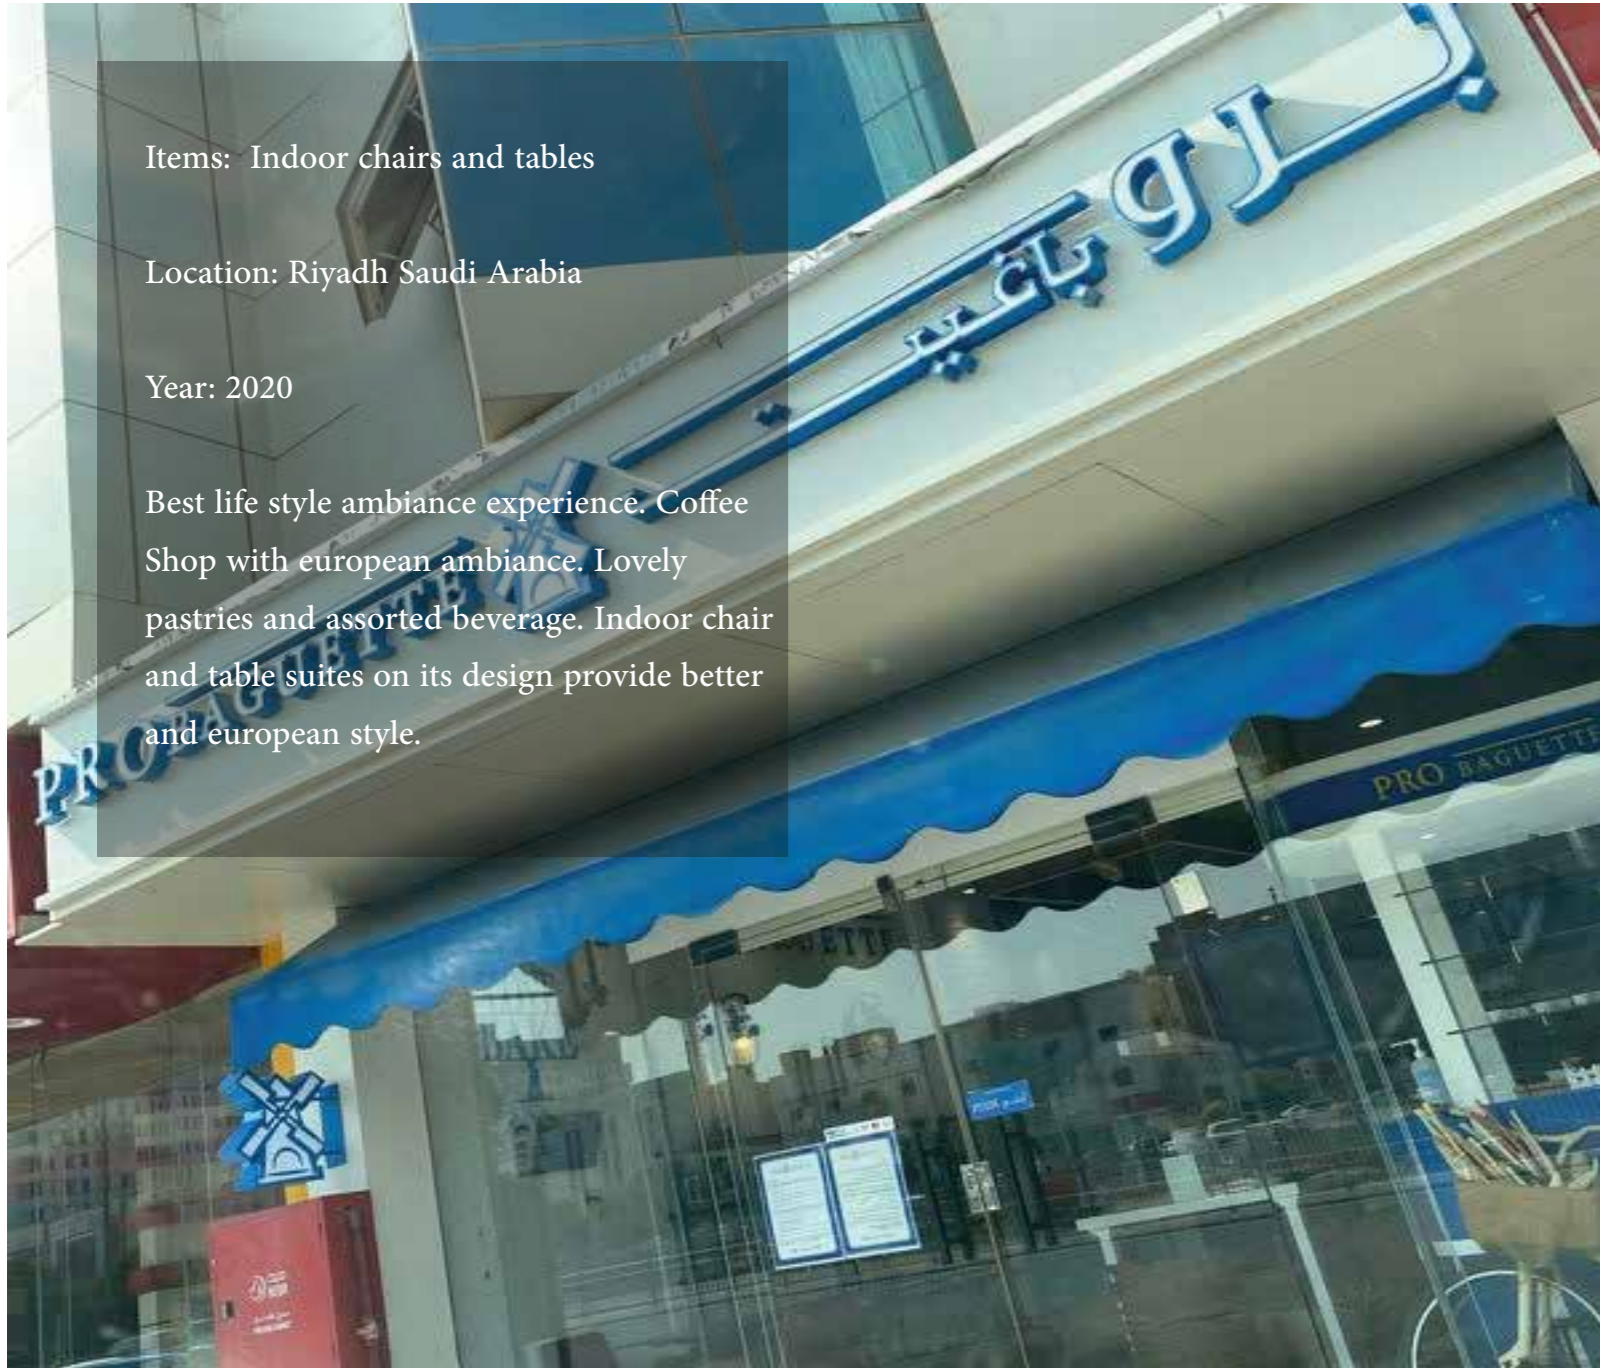

08 Pro Baguette Restaurant

Items: Indoor chairs and tables

Location: Riyadh Saudi Arabia

Year: 2020

Best life style ambiance experience. Coffee Shop with european ambiance. Lovely pastries and assorted beverage. Indoor chair and table suites on its design provide better and european style.