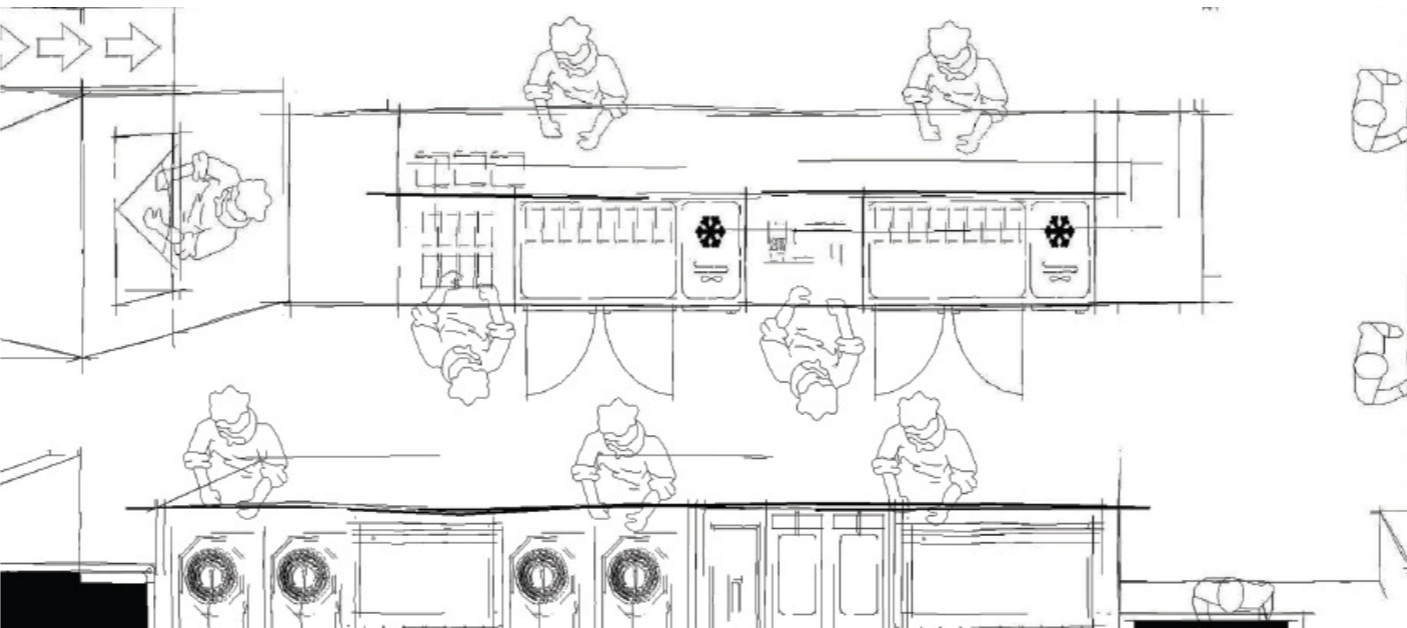

TELEPHONE, DATA OUTLETS & CCTV System (LOW CURENT)

FIRE FITING SYSTEM

Location: Saudi Arabia

Year: 2020

حزرة
شاوورما
HZAT
SHAWARMA

COMING SOON!

Delivered: Designing the Coffee shop booth in a 45 sqm area.

Work description;
Producing the design:

- o Layouts.
 - Function distribution layout.
 - Booth structure. (Exterior elevations & tops)
 - Fixed Ceiling
 - Flooring (or platform).
- o Schematic Exterior elevations and sections.
- o Designing or selecting Finishing materials.
- o Lighting fixtures.
- o 3D Render images (2 images).
- o Bill of Quantities & Method of Measurement bill