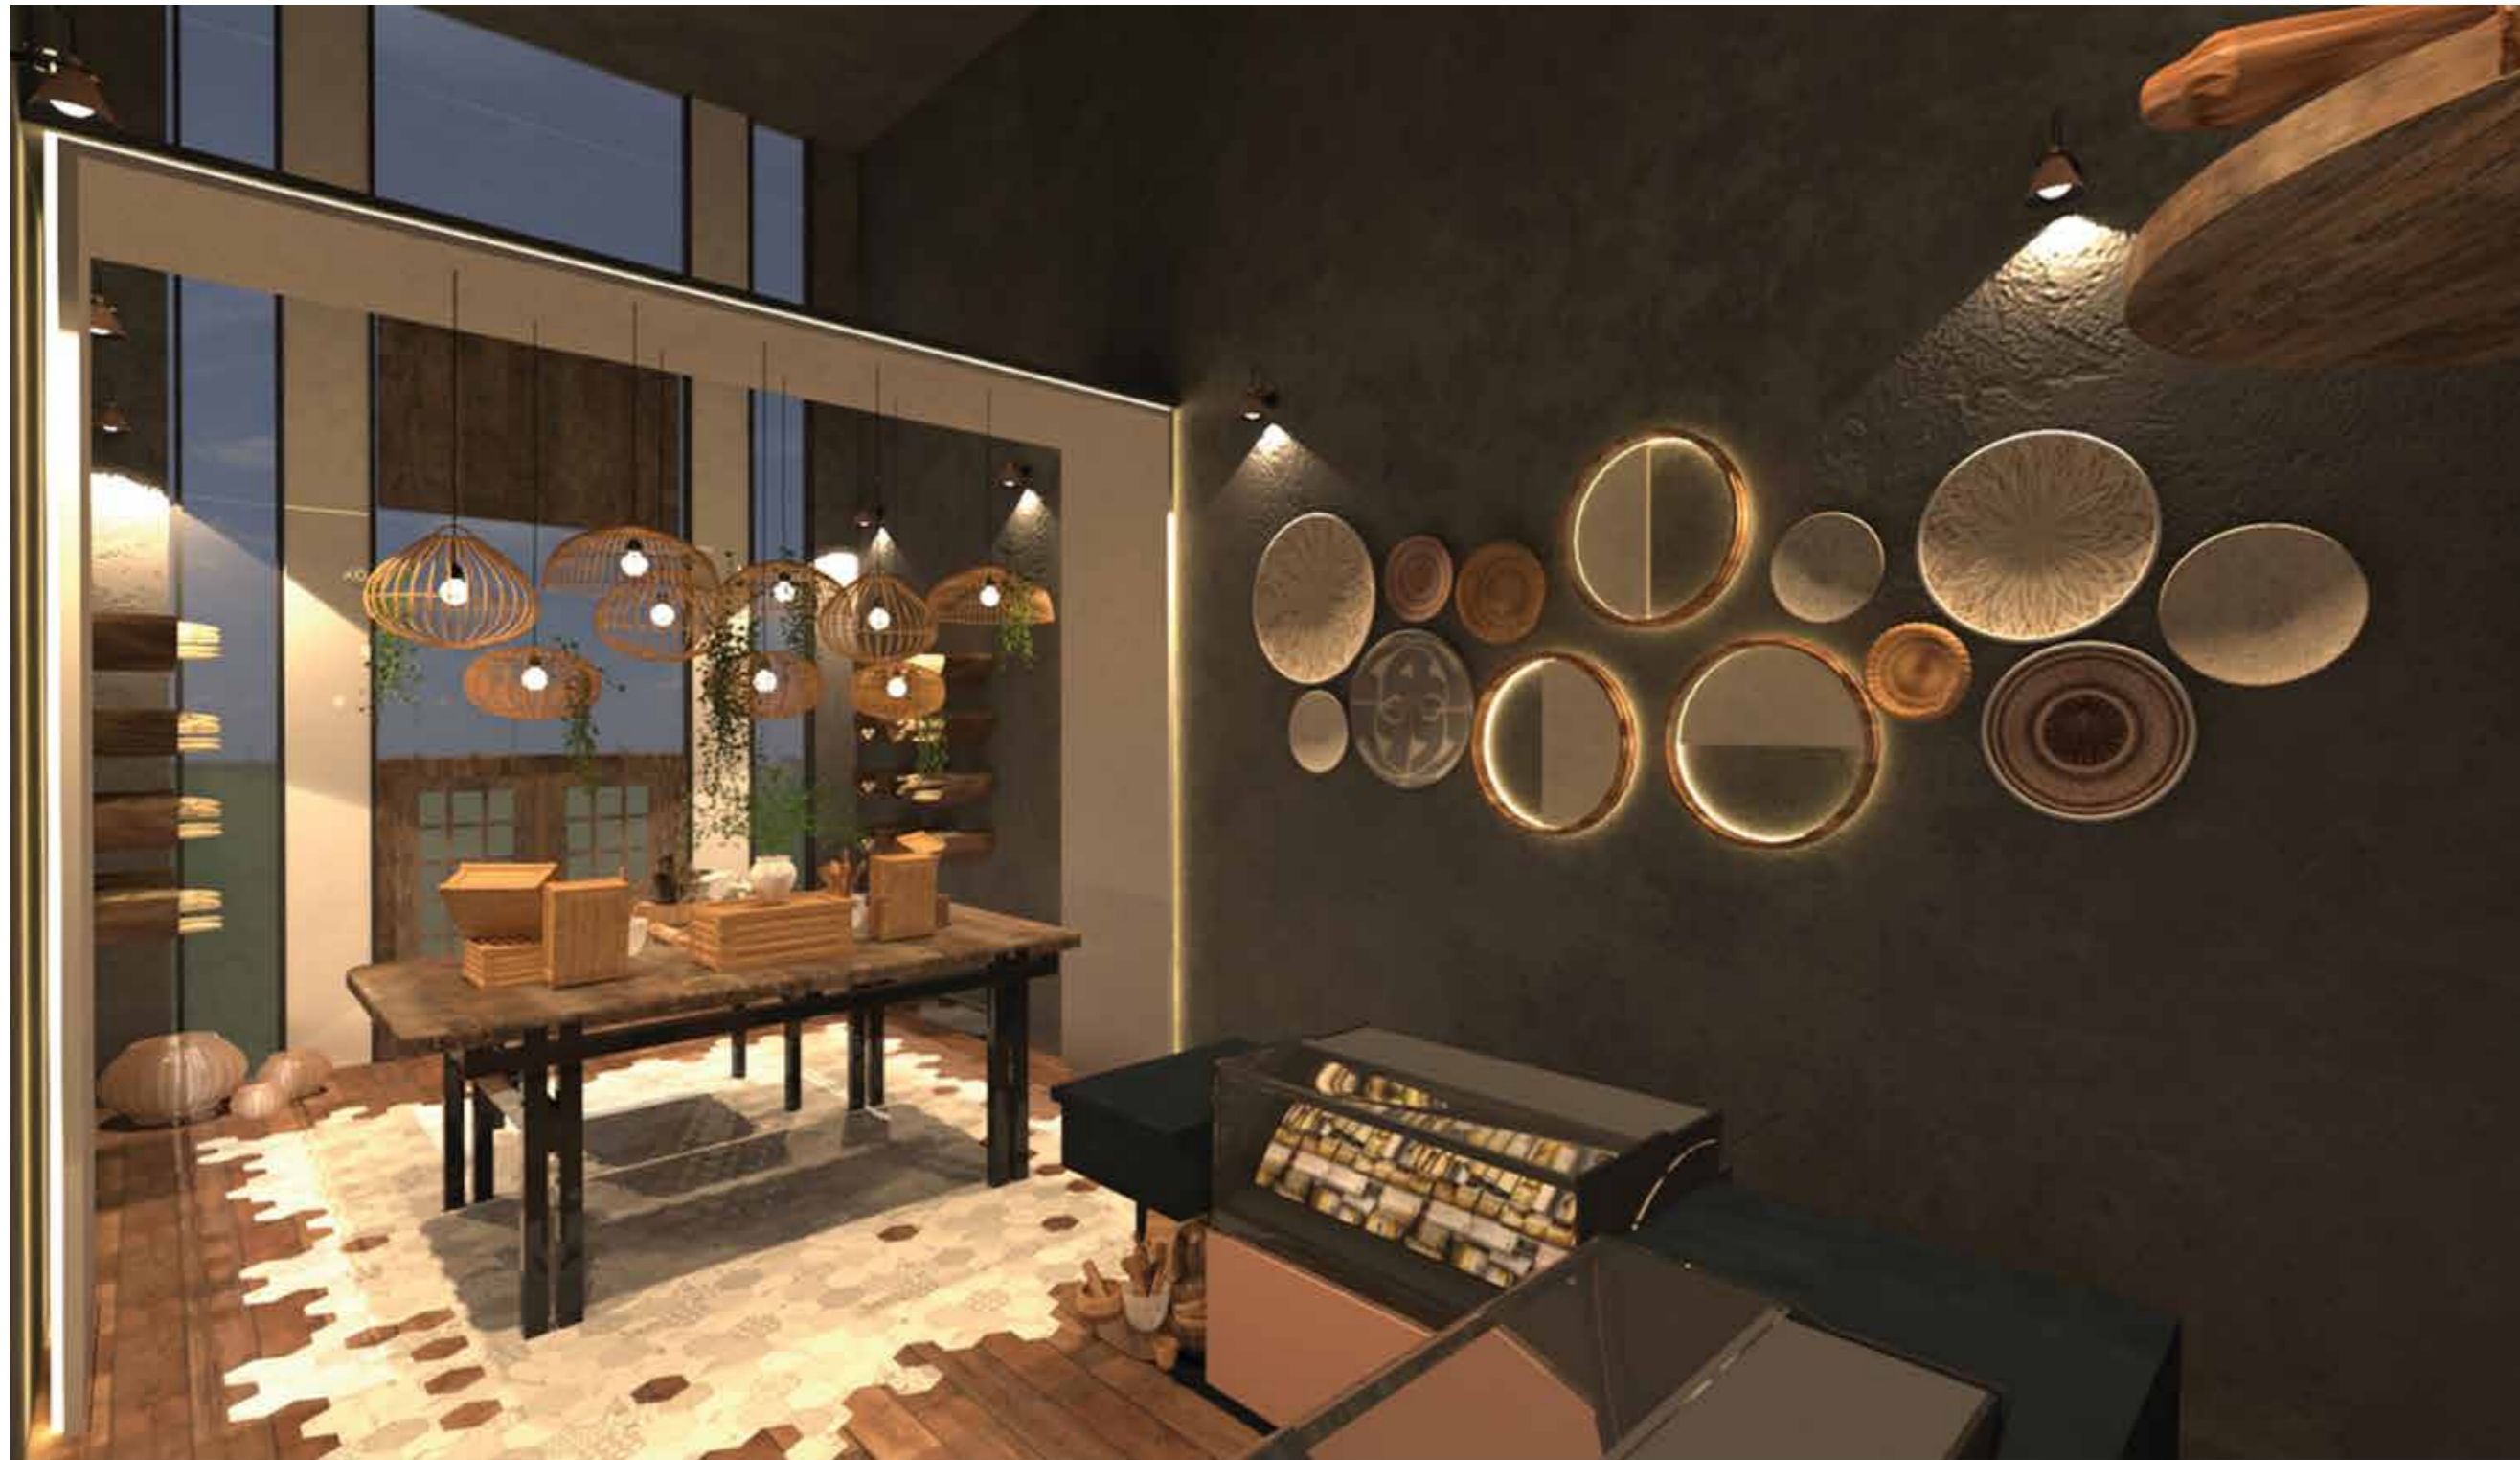

Location: Saudi Arabia

Year: 2018

32 Bread Box Bakery

Ground Floor Plan
Lighting

33 Rabbit Hole

Delivered:

Acrylic with under wood frame 3.5m*40m (thickness 20cm) movable (not fixed to floor)

Net Area (Above Stairs)/ 6.30m²