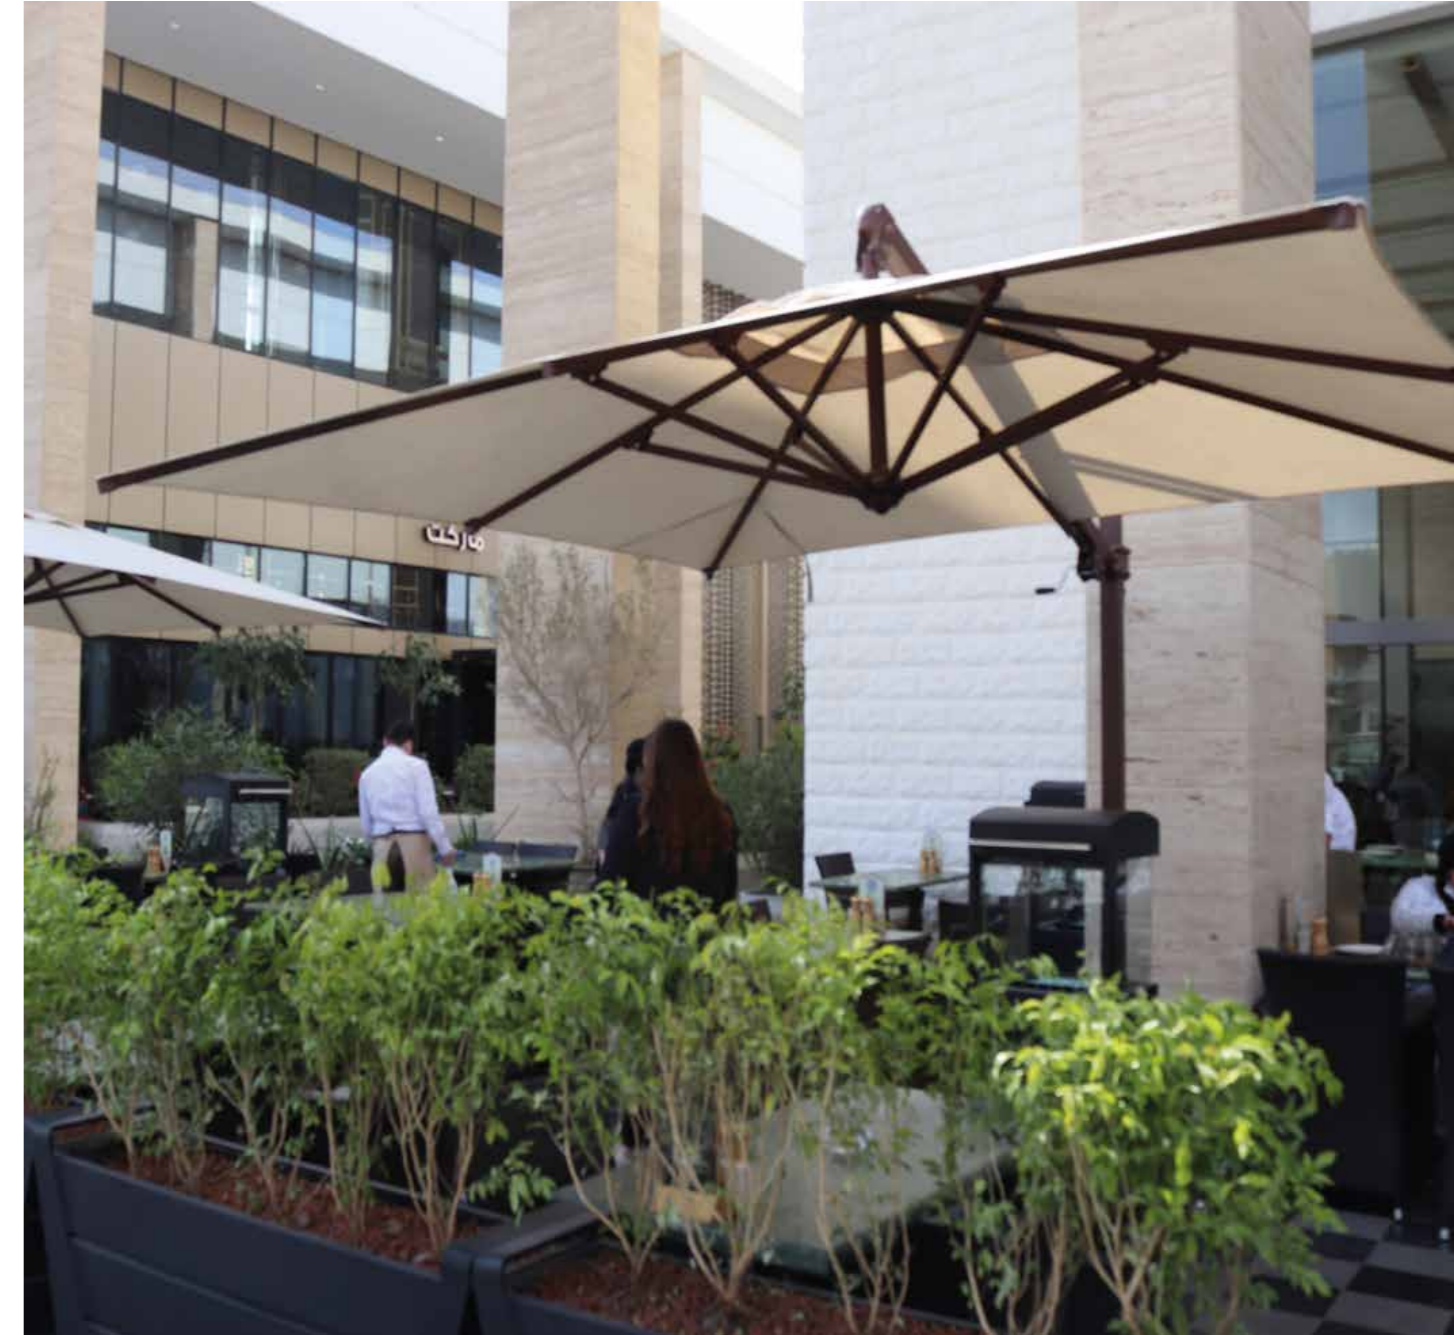

Balcony Cafe

Items: Parasol 3x3

Location: Riyadh Saudi Arabia

Year: 2021

Offered very exquisite service and experience
Provide soft and juicy ribs steak. Can be
choose enjoy meals in outdoor area shades
with our parasol 3 meter.

12 Al Fanar Restaurant

13 Solia Mediterranean Restaurant

Items: Parasol and outdoor chairs

Location: Riyadh Saudi Arabia

Year: 2021

Whenever we wish to escape on an amazing culinary journey across the Mediterranean, we head to Solia. A locally crafted dining concept by Al Hajery Group, Solia is a Mediterranean restaurant that draws from French, Spanish, Turkish, Italian, Levantine and North African influences

14 Urth Caffè

Items: Center parasol 3 meter

Location: Riyadh Saudi Arabia

Year: 2021

The bright, modern, multi-level environment and outside patio seating area offer trendy, informal spaces suitable both for business and pleasure, families and friends. A lively, friendly atmosphere invites creative conversations and the birth of inspirational ideas